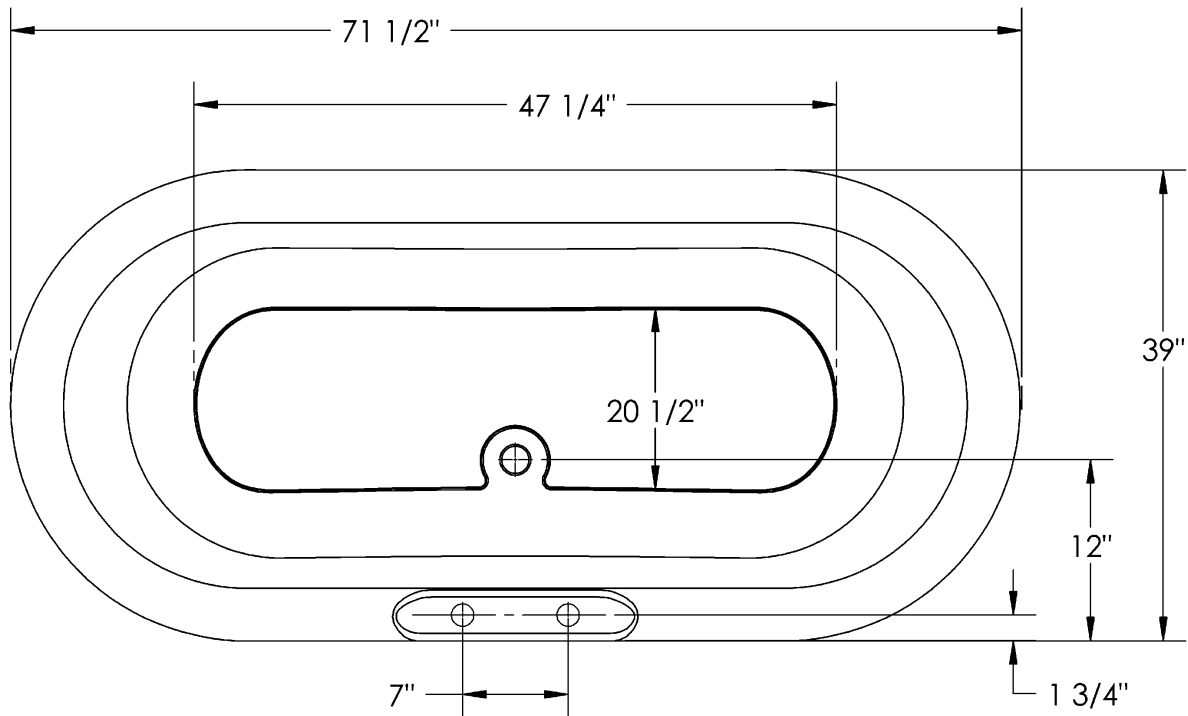

## Acrylic 72" Dual on Plinth

These dimensions are for reference only,  
and can vary +/- 1/4". If exact  
measurements are required, please use  
the actual tub to be installed.

# USADP

$$A = 2\frac{5}{8}''$$

$$B = 12\frac{1}{4}''$$

These dimensions are for reference only,  
and can vary +/- 1/4". If exact  
measurements are required, please use  
the actual tub to be installed.