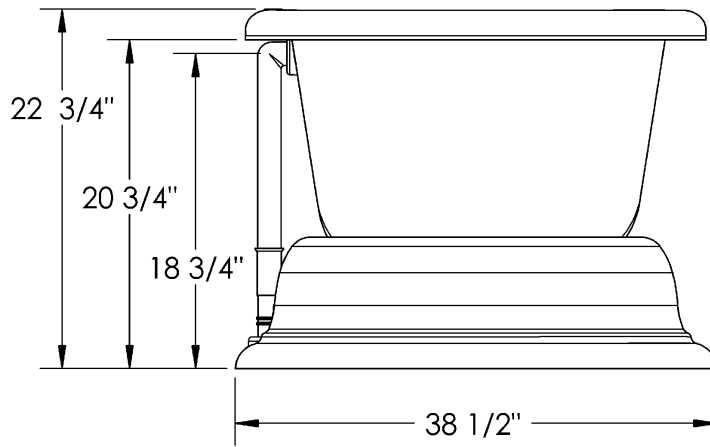

## Acrylic 72" Dual on Plinth

These dimensions are for reference only,  
and can vary +/- 1/4". If exact  
measurements are required, please use  
the actual tub to be installed.

# USADP

$$A = 2\frac{5}{8}''$$

$$B = 12\frac{1}{4}''$$

These dimensions are for reference only,  
and can vary +/- 1/4". If exact  
measurements are required, please use  
the actual tub to be installed.