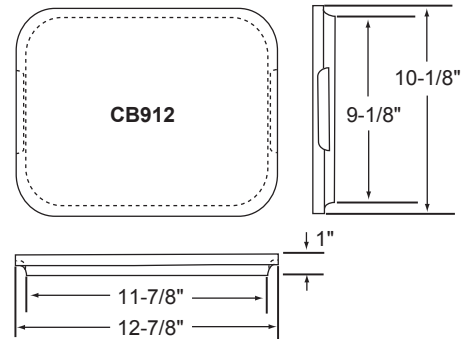

CBS Series - Made of hardwood with a stainless steel mesh removable strainer.

Elkay cutting boards are not dishwasher or microwave safe. Since most of these are designed to sit on the flange of the sink, they are not recommended for undermount sinks that have less than a 1/2" reveal.

Model CB2213

MODELS

Model	Overall Dimensions	Fits Bowl Size
CB816	8-1/2" x 16-3/4" x 3/4"	7-1/2" x 15-3/4"
CB912	12-7/8" x 10-1/8" x 1"	12" x 9-1/4", 12" x 10" and 12" x 12"
CB1516	15" x 16-3/4" x 3/4"	14" x 15-3/4", 19" x 15-3/4", 21" x 15-3/4" and 28" x 15-3/4"
CB1613	16-3/4" x 13-1/2" x 1"	13-1/2" x 16" and 14" x 14"
CB1713	17" x 13-1/2" x 1"	13-1/2" x 16", 16" x 16", 16" x 17-1/2", 16" x 18", 16" x 19", 16" x 22" and 16" x 28"
CB1716	17-3/4" x 16" x 7/8"	Universal design - not designed to sit on the sink flange - may sit on counter or over any bowl up to and including 16" in width or length
CB2114	14-3/4" x 15" x 1"	20-3/8" x 14-3/16"
CB2213	21-13/16" x 19-1/4" x 3/4"	21" x 18-5/8"
CB2818	28-5/8" x 12-7/16" x 1"	27-3/4" x 18-1/2"
CB2919	28-1/16" x 11-15/16" x 1"	26-9/16" x 16-1/4" and 27-1/8" x 16-3/4"
CBP1116	11" x 16-1/2" x 1/2"	Designed to sit on the ribbed work area of 12-7/8" x 18"
CBP1319L/R	13-1/8" x 19" x 1/2"	Designed to rest flush with drop edge over the ribbed work area of 12-7/8" x 18"
CBR1316	11-1/4" x 14-1/2" x 1"	13-1/2" x 16" and 13-1/2" x 18"
CBR1418	11-1/4" x 15" x 1"	14" x 14" and 14" x 18"
CBS715	8-3/8" x 16-13/16" x 3/4"	7-1/2" x 15-3/4"
CBS1316	14-1/2" x 17" x 3/4"	13-1/2" x 16", 16" x 16", 16" x 18", 16" x 19", 16" x 22" and 16" x 28"
CBS1418	15" x 19" x 3/4"	14" x 18" and 20" x 18"
LKCB1515HW	15-3/4" x 17-1/4" x 1"	15" x 16-1/2"
LKCB1517HW	15-5/8" x 18-1/4" x 1"	14-15/16" x 17-5/8"
LKCB1520LTHW	12" x 19-3/4" x 1"	18" x 18-1/2"
LKCB1520LUHW	12" x 20-11/16" x 1"	18" x 18-1/2"
LKCB2616HW	18-3/16" x 17-3/16" x 1"	26-1/8" x 16-1/2"