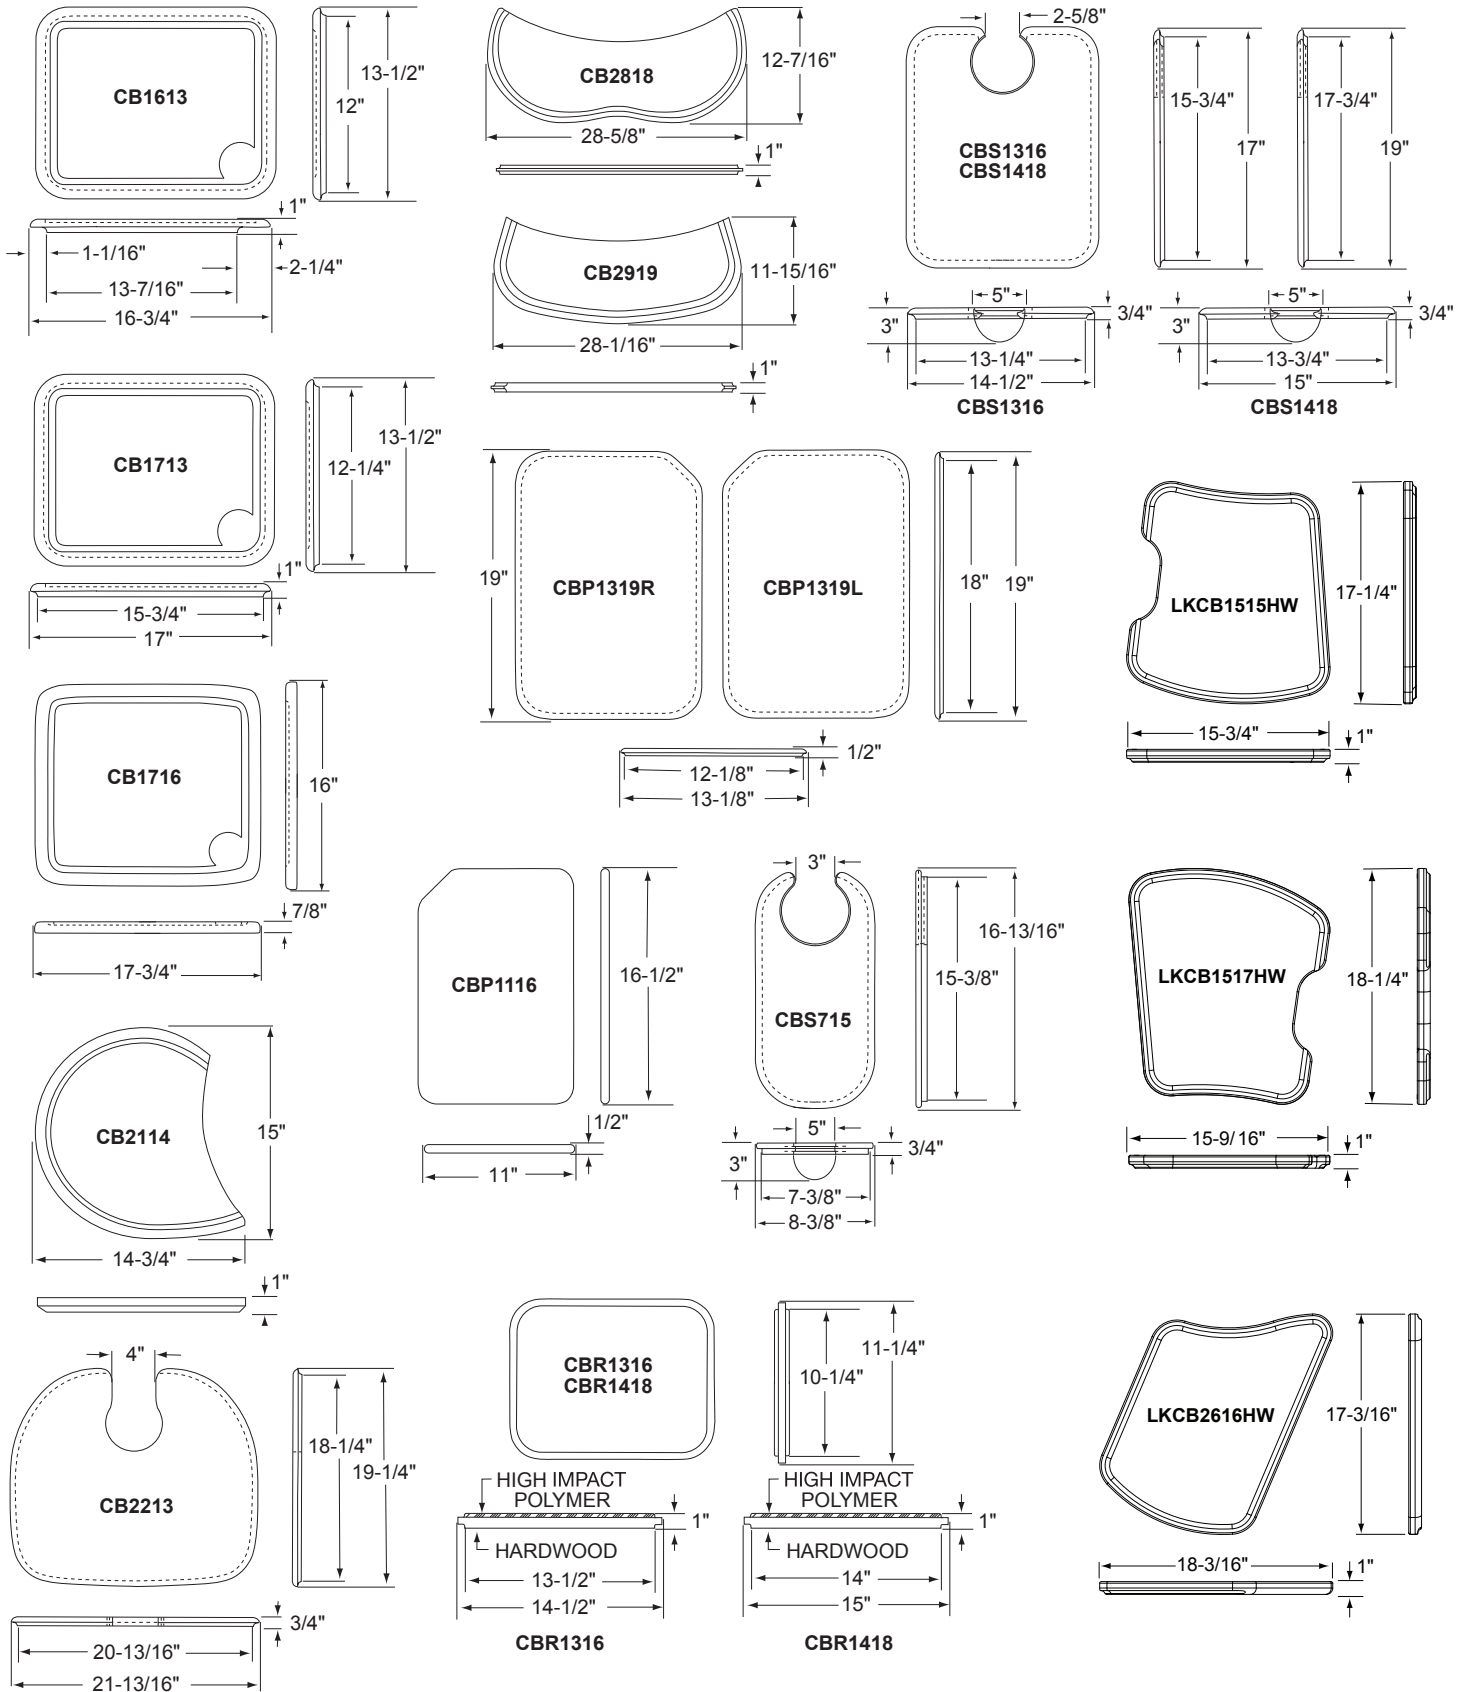

Model CB2213

MODELS

Model	Overall Dimensions	Fits Bowl Size
CB816	8-1/2" x 16-3/4" x 3/4"	7-1/2" x 15-3/4"
CB912	12-7/8" x 10-1/8" x 1"	12" x 9-1/4", 12" x 10" and 12" x 12"
CB1516	15" x 16-3/4" x 3/4"	14" x 15-3/4", 19" x 15-3/4", 21" x 15-3/4" and 28" x 15-3/4"
CB1613	16-3/4" x 13-1/2" x 1"	13-1/2" x 16" and 14" x 14"
CB1713	17" x 13-1/2" x 1"	13-1/2" x 16", 16" x 16", 16" x 17-1/2", 16" x 18", 16" x 19", 16" x 22" and 16" x 28"
CB1716	17-3/4" x 16" x 7/8"	Universal design - not designed to sit on the sink flange - may sit on counter or over any bowl up to and including 16" in width or length
CB2114	14-3/4" x 15" x 1"	20-3/8" x 14-3/16"
CB2213	21-13/16" x 19-1/4" x 3/4"	21" x 18-5/8"
CB2818	28-5/8" x 12-7/16" x 1"	27-3/4" x 18-1/2"
CB2919	28-1/16" x 11-15/16" x 1"	26-9/16" x 16-1/4" and 27-1/8" x 16-3/4"
CBP1116	11" x 16-1/2" x 1/2"	Designed to sit on the ribbed work area of 12-7/8" x 18"
CBP1319L/R	13-1/8" x 19" x 1/2"	Designed to rest flush with drop edge over the ribbed work area of 12-7/8" x 18"
CBR1316	11-1/4" x 14-1/2" x 1"	13-1/2" x 16" and 13-1/2" x 18"
CBR1418	11-1/4" x 15" x 1"	14" x 14" and 14" x 18"
CBS715	8-3/8" x 16-13/16" x 3/4"	7-1/2" x 15-3/4"
CBS1316	14-1/2" x 17" x 3/4"	13-1/2" x 16", 16" x 16", 16" x 18", 16" x 19", 16" x 22" and 16" x 28"
CBS1418	15" x 19" x 3/4"	14" x 18" and 20" x 18"
LKCB1515HW	15-3/4" x 17-1/4" x 1"	15" x 16-1/2"
LKCB1517HW	15-5/8" x 18-1/4" x 1"	14-15/16" x 17-5/8"
LKCB1520LTHW	12" x 19-3/4" x 1"	18" x 18-1/2"
LKCB1520LUHW	12" x 20-11/16" x 1"	18" x 18-1/2"
LKCB2616HW	18-3/16" x 17-3/16" x 1"	26-1/8" x 16-1/2"

Sink Accessories
Cutting Boards
CB, CBP, CBR, CBS and LKCB Series

ELKAY®
SPECIFICATIONS

Sink Accessories
Cutting Boards
CB, CBP, CBR, CBS and LKCB Series

ELKAY[®]
SPECIFICATIONS

LKCB1520LTHW

LKCB1520UTHW