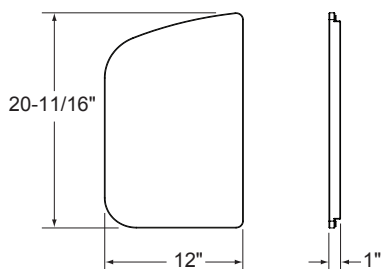

Model CB2213

MODELS

Model	Overall Dimensions	Fits Bowl Size
CB816	8-1/2" x 16-3/4" x 3/4"	7-1/2" x 15-3/4"
CB912	12-7/8" x 10-1/8" x 1"	12" x 9-1/4", 12" x 10" and 12" x 12"
CB1516	15" x 16-3/4" x 3/4"	14" x 15-3/4", 19" x 15-3/4", 21" x 15-3/4" and 28" x 15-3/4"
CB1613	16-3/4" x 13-1/2" x 1"	13-1/2" x 16" and 14" x 14"
CB1713	17" x 13-1/2" x 1"	13-1/2" x 16", 16" x 16", 16" x 17-1/2", 16" x 18", 16" x 19", 16" x 22" and 16" x 28"
CB1716	17-3/4" x 16" x 7/8"	Universal design - not designed to sit on the sink flange - may sit on counter or over any bowl up to and including 16" in width or length
CB2114	14-3/4" x 15" x 1"	20-3/8" x 14-3/16"
CB2213	21-13/16" x 19-1/4" x 3/4"	21" x 18-5/8"
CB2818	28-5/8" x 12-7/16" x 1"	27-3/4" x 18-1/2"
CB2919	28-1/16" x 11-15/16" x 1"	26-9/16" x 16-1/4" and 27-1/8" x 16-3/4"
CBP1116	11" x 16-1/2" x 1/2"	Designed to sit on the ribbed work area of 12-7/8" x 18"
CBP1319L/R	13-1/8" x 19" x 1/2"	Designed to rest flush with drop edge over the ribbed work area of 12-7/8" x 18"
CBR1316	11-1/4" x 14-1/2" x 1"	13-1/2" x 16" and 13-1/2" x 18"
CBR1418	11-1/4" x 15" x 1"	14" x 14" and 14" x 18"
CBS715	8-3/8" x 16-13/16" x 3/4"	7-1/2" x 15-3/4"
CBS1316	14-1/2" x 17" x 3/4"	13-1/2" x 16", 16" x 16", 16" x 18", 16" x 19", 16" x 22" and 16" x 28"
CBS1418	15" x 19" x 3/4"	14" x 18" and 20" x 18"
LKCB1515HW	15-3/4" x 17-1/4" x 1"	15" x 16-1/2"
LKCB1517HW	15-5/8" x 18-1/4" x 1"	14-15/16" x 17-5/8"
LKCB1520LTHW	12" x 19-3/4" x 1"	18" x 18-1/2"
LKCB1520LUHW	12" x 20-11/16" x 1"	18" x 18-1/2"
LKCB2616HW	18-3/16" x 17-3/16" x 1"	26-1/8" x 16-1/2"

Sink Accessories
Cutting Boards
CB, CBP, CBR, CBS and LKCB Series

ELKAY®
SPECIFICATIONS

Sink Accessories
Cutting Boards
CB, CBP, CBR, CBS and LKCB Series

ELKAY[®]
SPECIFICATIONS

LKCB1520LTHW

LKCB1520UTHW