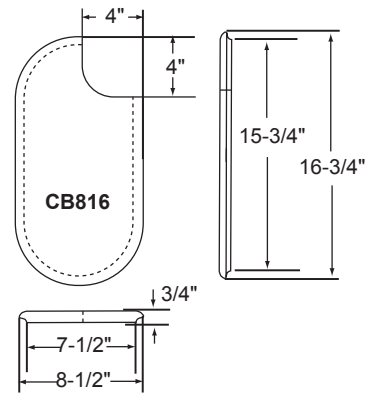

CBS Series - Made of hardwood with a stainless steel mesh removable strainer.

Elkay cutting boards are not dishwasher or microwave safe. Since most of these are designed to sit on the flange of the sink, they are not recommended for undermount sinks that have less than a 1/2" reveal.

Model CB2213

MODELS

Model	Overall Dimensions	Fits Bowl Size
CB816	8-1/2" x 16-3/4" x 3/4"	7-1/2" x 15-3/4"
CB912	12-7/8" x 10-1/8" x 1"	12" x 9-1/4", 12" x 10" and 12" x 12"
CB1516	15" x 16-3/4" x 3/4"	14" x 15-3/4", 19" x 15-3/4", 21" x 15-3/4" and 28" x 15-3/4"
CB1613	16-3/4" x 13-1/2" x 1"	13-1/2" x 16" and 14" x 14"
CB1713	17" x 13-1/2" x 1"	13-1/2" x 16", 16" x 16", 16" x 17-1/2", 16" x 18", 16" x 19", 16" x 22" and 16" x 28"
CB1716	17-3/4" x 16" x 7/8"	Universal design - not designed to sit on the sink flange - may sit on counter or over any bowl up to and including 16" in width or length
CB2114	14-3/4" x 15" x 1"	20-3/8" x 14-3/16"
CB2213	21-13/16" x 19-1/4" x 3/4"	21" x 18-5/8"
CB2818	28-5/8" x 12-7/16" x 1"	27-3/4" x 18-1/2"
CB2919	28-1/16" x 11-15/16" x 1"	26-9/16" x 16-1/4" and 27-1/8" x 16-3/4"
CBP1116	11" x 16-1/2" x 1/2"	Designed to sit on the ribbed work area of 12-7/8" x 18"
CBP1319L/R	13-1/8" x 19" x 1/2"	Designed to rest flush with drop edge over the ribbed work area of 12-7/8" x 18"
CBR1316	11-1/4" x 14-1/2" x 1"	13-1/2" x 16" and 13-1/2" x 18"
CBR1418	11-1/4" x 15" x 1"	14" x 14" and 14" x 18"
CBS715	8-3/8" x 16-13/16" x 3/4"	7-1/2" x 15-3/4"
CBS1316	14-1/2" x 17" x 3/4"	13-1/2" x 16", 16" x 16", 16" x 18", 16" x 19", 16" x 22" and 16" x 28"
CBS1418	15" x 19" x 3/4"	14" x 18" and 20" x 18"
LKCB1515HW	15-3/4" x 17-1/4" x 1"	15" x 16-1/2"
LKCB1517HW	15-5/8" x 18-1/4" x 1"	14-15/16" x 17-5/8"
LKCB1520LTHW	12" x 19-3/4" x 1"	18" x 18-1/2"
LKCB1520LUHW	12" x 20-11/16" x 1"	18" x 18-1/2"
LKCB2616HW	18-3/16" x 17-3/16" x 1"	26-1/8" x 16-1/2"