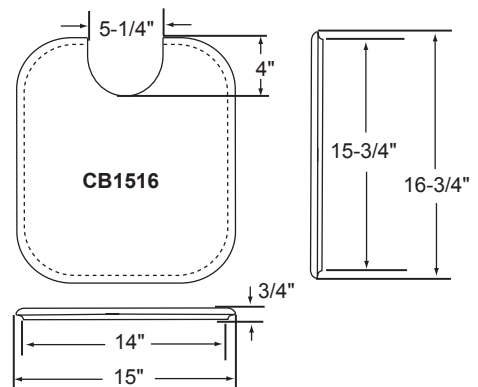

CBS Series - Made of hardwood with a stainless steel mesh removable strainer.

Elkay cutting boards are not dishwasher or microwave safe. Since most of these are designed to sit on the flange of the sink, they are not recommended for undermount sinks that have less than a 1/2" reveal.

Model CB2213

MODELS

Model	Overall Dimensions	Fits Bowl Size
CB816	8-1/2" x 16-3/4" x 3/4"	7-1/2" x 15-3/4"
CB912	12-7/8" x 10-1/8" x 1"	12" x 9-1/4", 12" x 10" and 12" x 12"
CB1516	15" x 16-3/4" x 3/4"	14" x 15-3/4", 19" x 15-3/4", 21" x 15-3/4" and 28" x 15-3/4"
CB1613	16-3/4" x 13-1/2" x 1"	13-1/2" x 16" and 14" x 14"
CB1713	17" x 13-1/2" x 1"	13-1/2" x 16", 16" x 16", 16" x 17-1/2", 16" x 18", 16" x 19", 16" x 22" and 16" x 28"
CB1716	17-3/4" x 16" x 7/8"	Universal design - not designed to sit on the sink flange - may sit on counter or over any bowl up to and including 16" in width or length
CB2114	14-3/4" x 15" x 1"	20-3/8" x 14-3/16"
CB2213	21-13/16" x 19-1/4" x 3/4"	21" x 18-5/8"
CB2818	28-5/8" x 12-7/16" x 1"	27-3/4" x 18-1/2"
CB2919	28-1/16" x 11-15/16" x 1"	26-9/16" x 16-1/4" and 27-1/8" x 16-3/4"
CBP1116	11" x 16-1/2" x 1/2"	Designed to sit on the ribbed work area of 12-7/8" x 18"
CBP1319L/R	13-1/8" x 19" x 1/2"	Designed to rest flush with drop edge over the ribbed work area of 12-7/8" x 18"
CBR1316	11-1/4" x 14-1/2" x 1"	13-1/2" x 16" and 13-1/2" x 18"
CBR1418	11-1/4" x 15" x 1"	14" x 14" and 14" x 18"
CBS715	8-3/8" x 16-13/16" x 3/4"	7-1/2" x 15-3/4"
CBS1316	14-1/2" x 17" x 3/4"	13-1/2" x 16", 16" x 16", 16" x 18", 16" x 19", 16" x 22" and 16" x 28"
CBS1418	15" x 19" x 3/4"	14" x 18" and 20" x 18"
LKCB1515HW	15-3/4" x 17-1/4" x 1"	15" x 16-1/2"
LKCB1517HW	15-5/8" x 18-1/4" x 1"	14-15/16" x 17-5/8"
LKCB1520LTHW	12" x 19-3/4" x 1"	18" x 18-1/2"
LKCB1520LUHW	12" x 20-11/16" x 1"	18" x 18-1/2"
LKCB2616HW	18-3/16" x 17-3/16" x 1"	26-1/8" x 16-1/2"