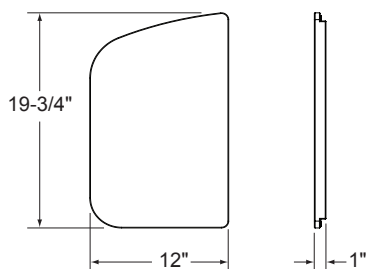

Sink Accessories
Cutting Boards
CB, CBP, CBR, CBS and LKCB Series

ELKAY®
SPECIFICATIONS

LKCB1520LTHW