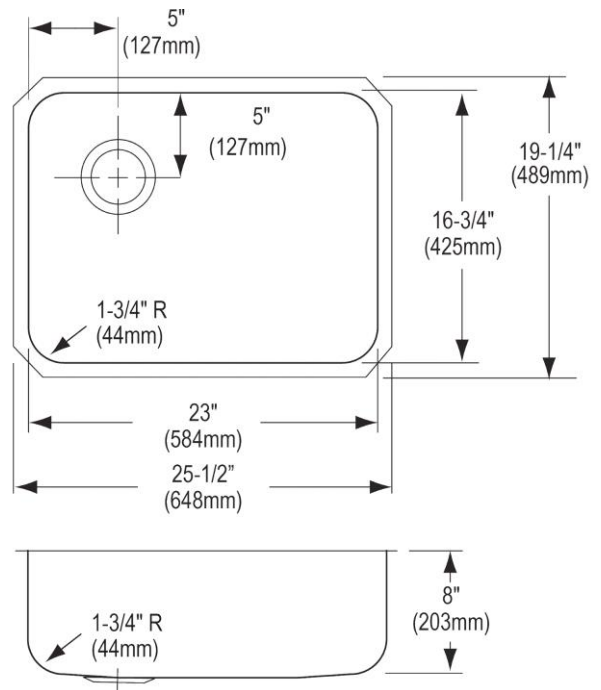

Included with Product: LKEKHOOK eDock Hook

AMERICAN PRIDE. A LIFETIME TRADITION. Like your family, the Elkay family has values and traditions that endure. For almost a century, Elkay has been a family-owned and operated company, providing thousands of jobs that support our families and communities.

Sinks are listed by IAPMO® as meeting the applicable requirements of the Uniform Plumbing Code®, International Plumbing Code®, and National Plumbing Code of Canada.

Product Compliance: BUY AMERICAN ACT
ASME A112.19.3/CSA B45.4

- [Clean and Care Manual (PDF)](#)
- [Installation Instructions (PDF)](#)
- [Limited Lifetime Warranty (PDF)](#)

Similar models are available with: extra deep bowls, drain in another location