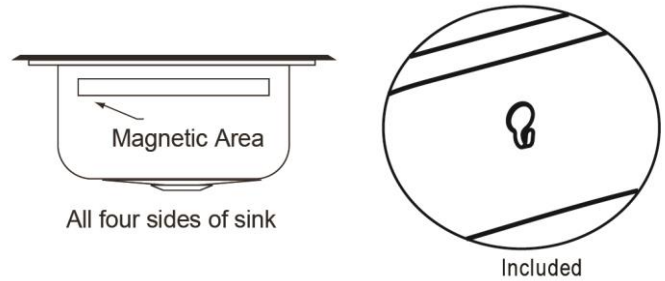

e-dock ACCESSORIES*

Model Number	Description	Overall			Material
		L	W	D	
LKEKSPONGE	Sponge Holder	3-1/2 (89mm)	1-1/4 (32mm)	3-1/8 (79mm)	Stainless Steel
LKEKLEDGE	Ledge	2-5/8 (67mm)	3-1/2 (89mm)	3-7/8 (98mm)	Stainless Steel
LKEKHOOK	Hook	1-3/4 (44mm)	1-1/8 (29mm)	2-7/16 (62mm)	Stainless Steel
LKEKUTENSIL	Utensil Holder	3 (76mm)	2-1/2 (51mm)	5-3/8 (137mm)	Stainless Steel
LKDEK35	Disposal Cover	2-11/16 (68mm)	2-11/16 (68mm)	1-1/4 (32mm)	Stainless Steel

*Furnished with magnet (LKEKMAGNET)