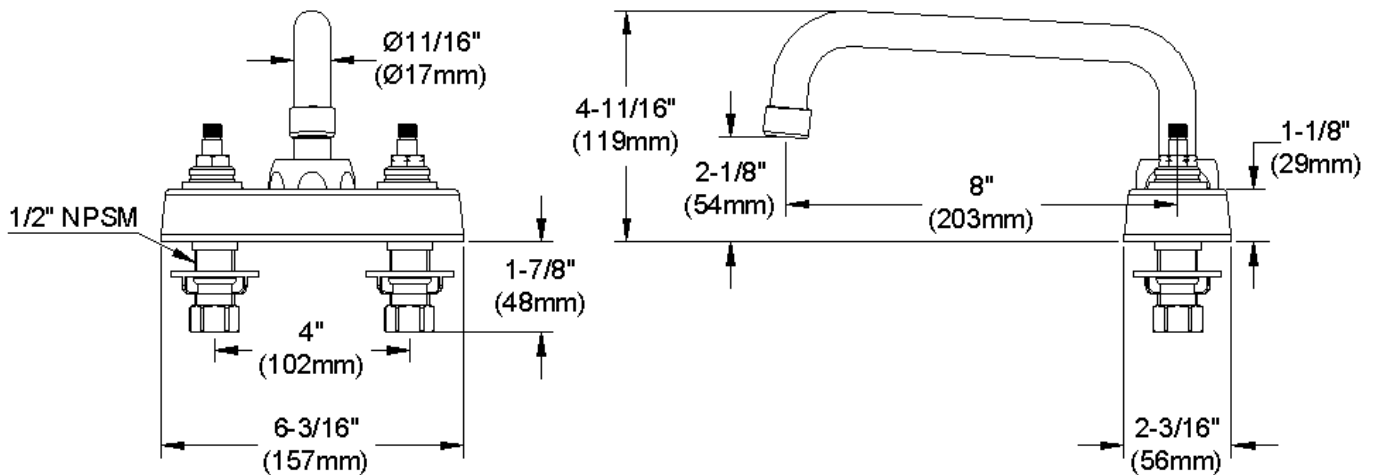

ELKAY[®]

SPECIFICATIONS

Commercial Faucet Model LK406TS08L2 Deck Mount 4" Center Tube Spout 8"

GENERAL FEATURES

- Quarter turn ceramic disc cartridge
- Solid brass construction
- Chrome finish
- Replacement cartridge A70001 for cold
- Replacement cartridge A70002 for hot
- Includes spout swing restriction pin

COMPLIES WITH:

- ASME/ANSI A112.18.1
- CSA B125-01
- NSF/ANSI 61
- ADA
- UPC/CUPC
- IAPMO Listed

Lever Handle 2 inch, Two Piece

Replacement Handle A55385
Replacement Escutcheon A55390

FRONT VIEW

(shown less handles)