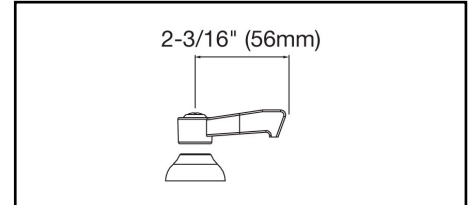

ELKAY[®]

SPECIFICATIONS

Commercial Faucet Model LK406TS08L2 Deck Mount 4" Center Tube Spout 8"

GENERAL FEATURES

- Quarter turn ceramic disc cartridge
- Solid brass construction
- Chrome finish
- Replacement cartridge A70001 for cold
- Replacement cartridge A70002 for hot
- Includes spout swing restriction pin

COMPLIES WITH:

- ASME/ANSI A112.18.1
- CSA B125-01
- NSF/ANSI 61
- ADA
- UPC/CUPC
- IAPMO Listed

Lever Handle 2 inch, Two Piece

Replacement Handle A55385
Replacement Escutcheon A55390

FRONT VIEW

(shown less handles)