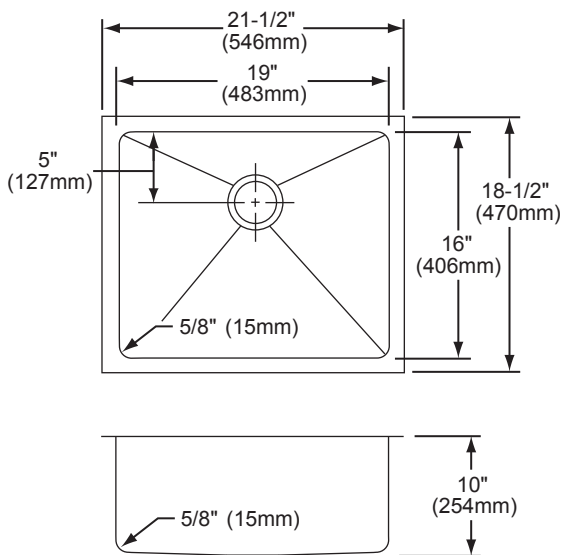

Model EFRU191610 Illustrated

Installation Profile of EFRU Models
The template provided with each EFRU sink provides the only type of installation recommended by Elkay