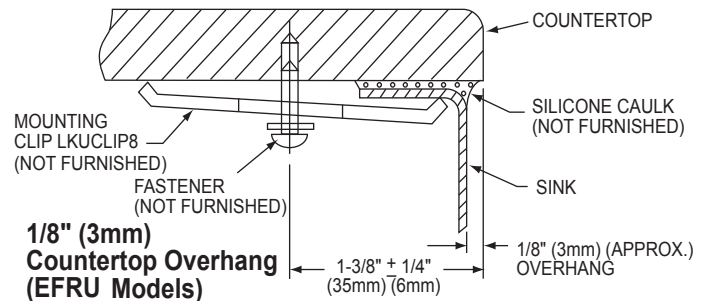

In keeping with our policy of continuing product improvement, Elkay reserves the right to change product specifications without notice. Please visit elkayusa.com for most current version of Elkay product specification sheets.

This specification describes an Elkay product with design, quality and functional benefits to the user. When making a comparison of other producers' offerings, be certain these features are not overlooked.