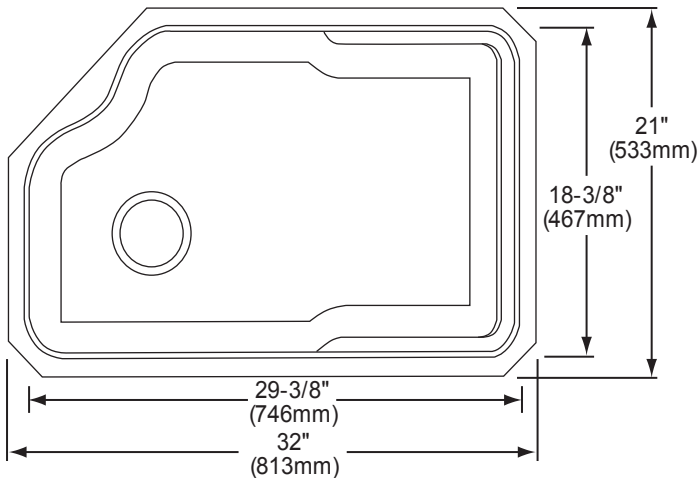

### SINK DIMENSIONS\*

Model Number	Overall		Inside Bowl			Cutout in Countertop	Minimum Cabinet Size
	L	W	L	W	D		
MYSTIC3021BG	32 (813mm)	21 (533mm)	29 <sup>3</sup> / <sub>8</sub> (746mm)	18 <sup>3</sup> / <sub>8</sub> (467mm)	8 (203mm)	See Template**	36 (914mm)

\*Length is left to right. Width is front to back.

\*\*Template is packed with every sink.

Model MYSTIC3021BG

Model MYSTIC3021BG  
(Without Shelf)

Removable Shelf  
LKPS3021SS

LKPS3021SS Illustrated

Model MYSTIC3021BG Illustrated