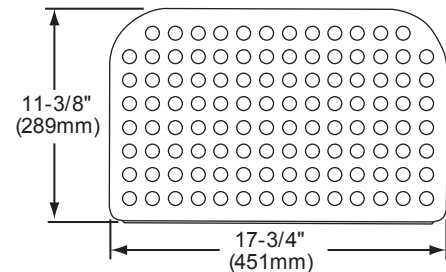

### SINK DIMENSIONS\*

Model Number	Overall		Inside Bowl			Cutout in Countertop	Minimum Cabinet Size
	L	W	L	W	D		
MYSTIC3021BG	32 (813mm)	21 (533mm)	29 <sup>3</sup> / <sub>8</sub> (746mm)	18 <sup>3</sup> / <sub>8</sub> (467mm)	8 (203mm)	See Template**	36 (914mm)

\*Length is left to right. Width is front to back.

\*\*Template is packed with every sink.

Model MYSTIC3021BG

Model MYSTIC3021BG  
(Without Shelf)

Removable Shelf  
LKPS3021SS

LKPS3021SS Illustrated

Model MYSTIC3021BG Illustrated