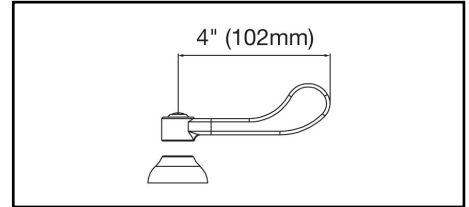

ELKAY®

SPECIFICATIONS

Commercial Faucet Model LK406GN08T4 Deck Mount 4" Center Gooseneck 8"

GENERAL FEATURES

- Quarter turn ceramic disc cartridge
- Solid brass construction
- Chrome finish
- Replacement cartridge A70001 for cold
- Replacement cartridge A70002 for hot
- Includes spout swing restriction pin

COMPLIES WITH:

- ASME/ANSI A112.18.1
- CSA B125-01
- NSF/ANSI 61
- ADA
- UPC/CUPC
- IAPMO Listed

Wristblade Handle 4 inch, Two Piece

Replacement Handle A55387
Replacement Escutcheon A55390