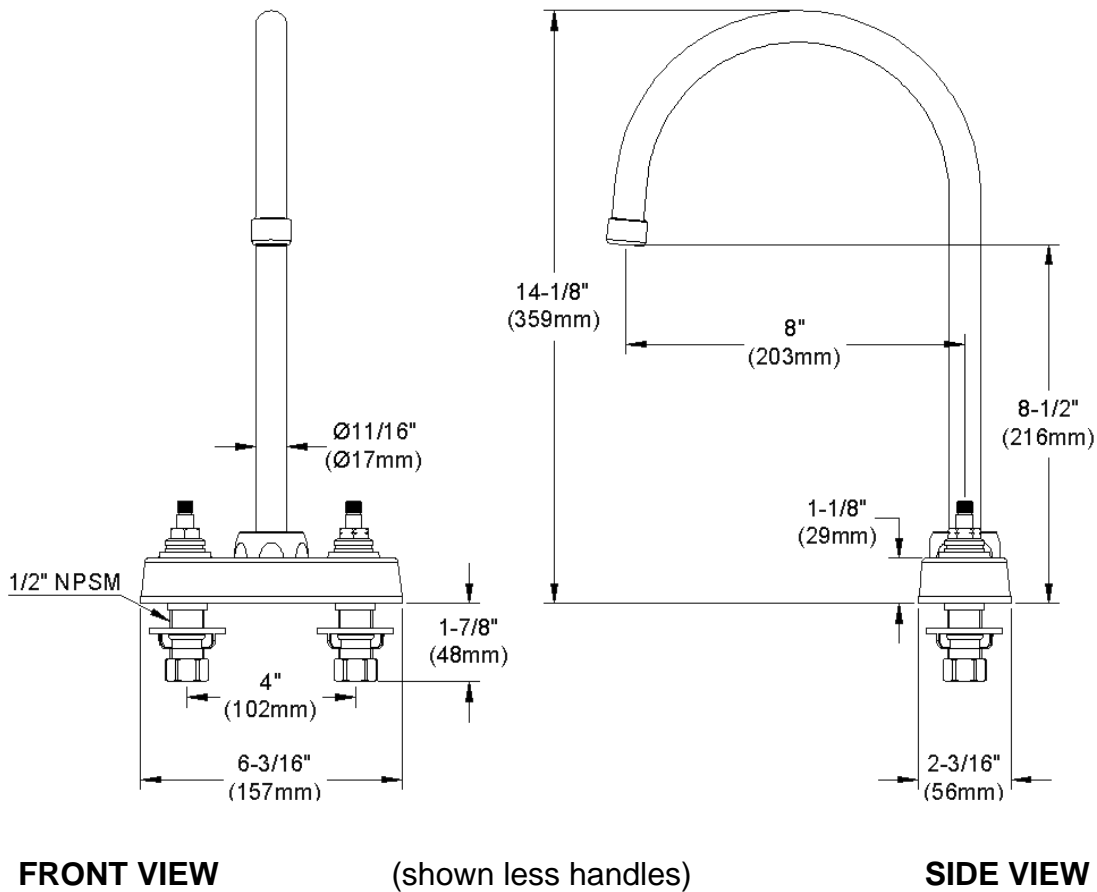

#### GENERAL FEATURES

- Quarter turn ceramic disc cartridge
- Solid brass construction
- Chrome finish
- Replacement cartridge A70001 for cold
- Replacement cartridge A70002 for hot
- Includes spout swing restriction pin

#### COMPLIES WITH:

- ASME/ANSI A112.18.1
- CSA B125-01
- NSF/ANSI 61
- ADA
- UPC/CUPC
- IAPMO Listed

Wristblade Handle 4 inch, Two Piece

Replacement Handle A55387  
Replacement Escutcheon A55390

<b>Job Name:</b>	<b>Item #:</b>
<b>Notes:</b>	
<b>Architect/Engineer Approval:</b>	<b>Date:</b> 10/18/2005