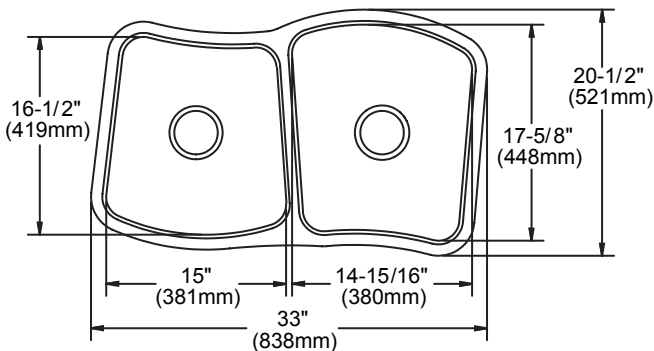

#### DESIGN FEATURES

Bowl Depth: 10" (254mm).

Finish: Exposed surfaces are hand blended to a lustrous highlighted satin finish.

Underside: Fully protected by heavy duty Sound Guard<sup>®</sup> undercoating designed to reduce condensation and dampen sound.

#### OTHER

Drain Opening: 3-1/2" (89mm).

Suffix L (left) or R (right) denotes location of small bowl.

NOTE: All Elkay undermount sinks are designed to affix to the underside of any solid surface countertop.

#### SINK DIMENSIONS\*

Model Number	Overall		Inside Left Bowl			Inside Right Bowl			Cutout in Countertop	Minimum Cabinet Size
	L	W	L	W	D	L	W	D		
MYSTIC332110L	33 (838mm)	20 1/2 (521mm)	15 (381mm)	16 1/2 (419mm)	10 (254mm)	14 15/16 (380mm)	17 5/8 (448mm)	10 (254mm)	See Template**	36 (914mm)
MYSTIC332110R	33 1/8 (841mm)	21 1/4 (540mm)	14 15/16 (380mm)	17 5/8 (448mm)	10 (254mm)	15 (381mm)	16 1/2 (419mm)	10 (254mm)	See Template**	36 (914mm)

\*Length is left to right. Width is front to back.

\*\*Template is packed with every sink.

**Installation Profile**  
The template provided with each sink provides the only type of installation recommended by Elkay