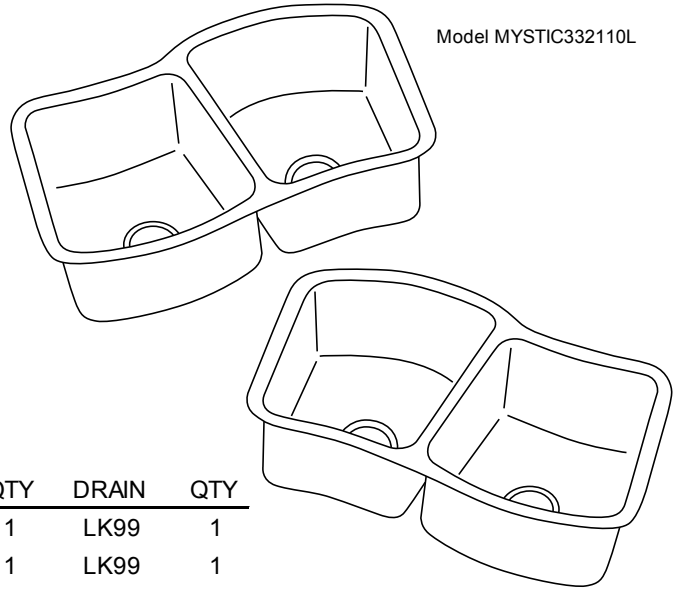

ELKAY®

SPECIFICATIONS

The Mystic® by Elkay Undermount Sink Model MYSTIC332110 Series

GENERAL

Highest quality sink fabricated of #18 gauge (1.2mm), type 304(18-8) nickel-bearing stainless steel. Undermount.

DESIGN FEATURES

Bowl Depth: 10" (254mm).

Finish: Exposed surfaces are hand blended to a lustrous highlighted satin finish.

Underside: Fully protected by heavy duty Sound Guard® undercoating designed to reduce condensation and dampen sound.

OTHER

Drain Opening: 3-1/2" (89mm).

Suffix L (left) or R (right) denotes location of small bowl.

NOTE: All Elkay undermount sinks are designed to affix to the underside of any solid surface countertop.

Installation: See illustrated profile below.

Sink complies with ASME A112.19.3-2008 / CSA B45.4-08

SINK PACKAGE(S)

MODEL	SINK	BOTTOM GRID	QTY	DRAIN	QTY
MYSTIC332110LDBG	MYSTIC332110L	LKWBG1517SS	1	LK99	1
MYSTIC332110RDBG	MYSTIC332110R	LKWBG1517SS	1	LK99	1

Model MYSTIC332110L

Model MYSTIC332110R

SINK DIMENSIONS*

Model Number	Overall		Inside Left Bowl			Inside Right Bowl			Cutout in Countertop	Minimum Cabinet Size
	L	W	L	W	D	L	W	D		
MYSTIC332110L	33 (838mm)	20 1/2 (521mm)	15 (381mm)	16 1/2 (419mm)	10 (254mm)	14 15/16 (380mm)	17 5/8 (448mm)	10 (254mm)	See Template**	36 (914mm)
MYSTIC332110R	33 1/8 (841mm)	21 1/4 (540mm)	14 15/16 (380mm)	17 5/8 (448mm)	10 (254mm)	15 (381mm)	16 1/2 (419mm)	10 (254mm)	See Template**	36 (914mm)

*Length is left to right. Width is front to back.

**Template is packed with every sink.

Installation Profile
The template provided with each sink provides the only type of installation recommended by Elkay