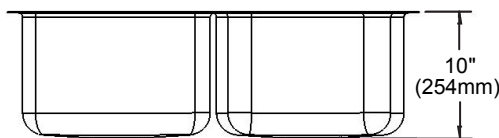

In keeping with our policy of continuing product improvement, Elkay reserves the right to change product specifications without notice. Please visit elkayusa.com for most current version of Elkay product specification sheets.

This specification describes an Elkay product with design, quality and functional benefits to the user. When making a comparison of other producers' offerings, be certain these features are not overlooked.