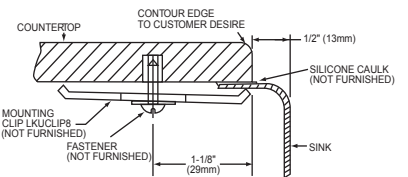

#### SINK DIMENSIONS\*

Model Number	Overall		Inside Left Bowl			Inside Right Bowl			Cutout in Countertop	Minimum Cabinet Size
	L	W	L	W	D	L	W	D		
MYSTIC332110L	33 (838mm)	20 1/2 (521mm)	15 (381mm)	16 1/2 (419mm)	10 (254mm)	14 15/16 (380mm)	17 5/8 (448mm)	10 (254mm)	See Template**	36 (914mm)
MYSTIC332110R	33 1/8 (841mm)	21 1/4 (540mm)	14 15/16 (380mm)	17 5/8 (448mm)	10 (254mm)	15 (381mm)	16 1/2 (419mm)	10 (254mm)	See Template**	36 (914mm)

\*Length is left to right. Width is front to back.

\*\*Template is packed with every sink.

**Installation Profile**  
The template provided with each sink provides the only type of installation recommended by Elkay