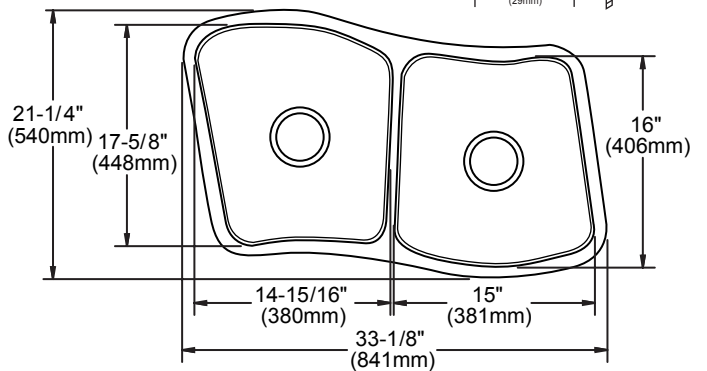

MYSTIC332110R Illustrated