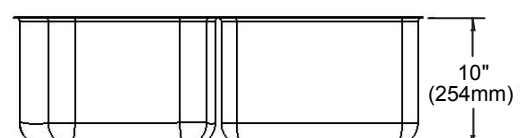

In keeping with our policy of continuing product improvement, Elkay reserves the right to change product specifications without notice. Please visit elkayusa.com for most current version of Elkay product specification sheets.

This specification describes an Elkay product with design, quality and functional benefits to the user. When making a comparison of other producers' offerings, be certain these features are not overlooked.