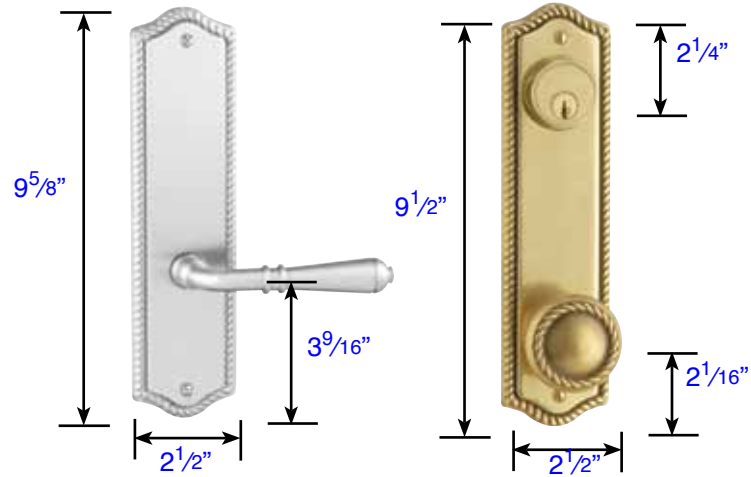

Rope Style *Plate are 3/8" Thick*

Non-Keyed
 Passage (7109)
 Privacy (7209)
 Dummy (7059)

Keyed
3 5/8" C-to-C
 Single Cylinder (7090)
 Double Cylinder (7091)
 Dummy (7095)

Non-Keyed
 Passage (7710)
 Privacy (7810)
 Dummy (7850)

Keyed
5 1/2" C-to-C
 Single Cylinder (7990)
 Double Cylinder (7991)
 Dummy (7995)