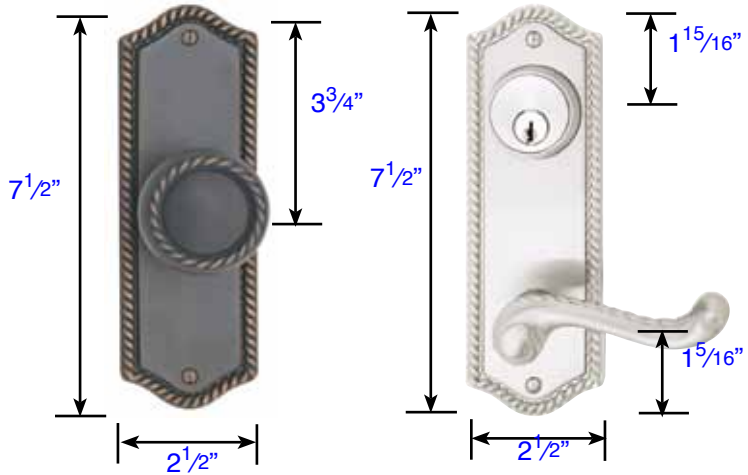

Rope Style *Plate are 3/8" Thick*

Non-Keyed
 Passage (7109)
 Privacy (7209)
 Dummy (7059)

Keyed
3 5/8" C-to-C
 Single Cylinder (7090)
 Double Cylinder (7091)
 Dummy (7095)

Non-Keyed
 Passage (7710)
 Privacy (7810)
 Dummy (7850)

Keyed
5 1/2" C-to-C
 Single Cylinder (7990)
 Double Cylinder (7991)
 Dummy (7995)