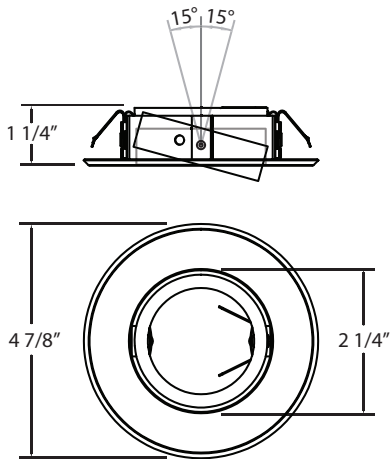

4" LINE VOLTAGE RECESSED - PAR 20/120V

Gimbal

19165

Square Gimbal

19167

Model	Finishes	Housing	Application	Cut Hole	Length	Width	Height	Lamping / Wattage
19165	-01 Black		REMODEL	4 3/8"	13 1/4"	4 7/8"	4 3/8"	1 X 50W PAR 20 120V
	-02 White							
	-03 Gold							
	-04 Satin Nickel							
	-05 Chrome							
	-06 Antique Brass							
	-08 Satin Copper							
	-09 Bronze							
19167	-01 Black		REMODEL	4 3/8"	13 1/4"	4 7/8"	4 3/8"	1 X 50W PAR 20 120V
	-02 White							
	-03 Gold							
	-04 Satin Nickel							
	-05 Chrome							
	-06 Antique Brass							
	-08 Satin Copper							
	-09 Bronze							
19165			NEW CONSTRUCTION	4 3/8"	12 1/8"	7 3/4"	4 3/8"	1 X 50W PAR 20 120V
			INSULATED CEILING	4 3/8"	8"	5"	6"	
19167			NEW CONSTRUCTION	4 3/8"	12 1/8"	7 3/4"	4 3/8"	1 X 50W PAR 20 120V
			INSULATED CEILING	4 3/8"	8"	5"	6"	