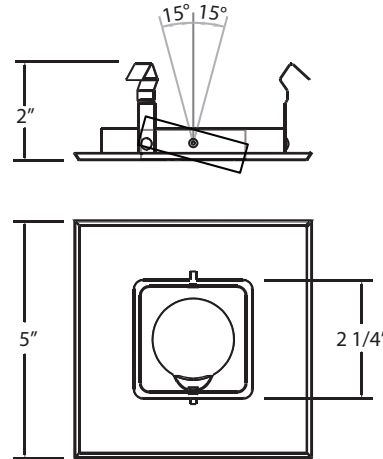

4" LINE VOLTAGE RECESSED - PAR 20/120V

Gimbal

19165

Square Gimbal

19167

Model	Finishes	Housing	Application	Cut Hole	Length	Width	Height	Lamping / Wattage
19165	-01 Black		REMODEL	4 3/8"	13 1/4"	4 7/8"	4 3/8"	1 X 50W PAR 20 120V
	-02 White							
	-03 Gold							
	-04 Satin Nickel							
	-05 Chrome							
	-06 Antique Brass							
	-08 Satin Copper							
	-09 Bronze							
19167	-01 Black		REMODEL	4 3/8"	13 1/4"	4 7/8"	4 3/8"	1 X 50W PAR 20 120V
	-02 White							
	-03 Gold							
	-04 Satin Nickel							
	-05 Chrome							
	-06 Antique Brass							
	-08 Satin Copper							
	-09 Bronze							
19165			NEW CONSTRUCTION	4 3/8"	12 1/8"	7 3/4"	4 3/8"	1 X 50W PAR 20 120V
			INSULATED CEILING	4 3/8"	8"	5"	6"	
19167			NEW CONSTRUCTION	4 3/8"	12 1/8"	7 3/4"	4 3/8"	1 X 50W PAR 20 120V
			INSULATED CEILING	4 3/8"	8"	5"	6"	