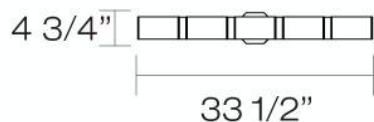

Project Information

Job Name: _____ Date: _____ Type: _____
Comments: _____