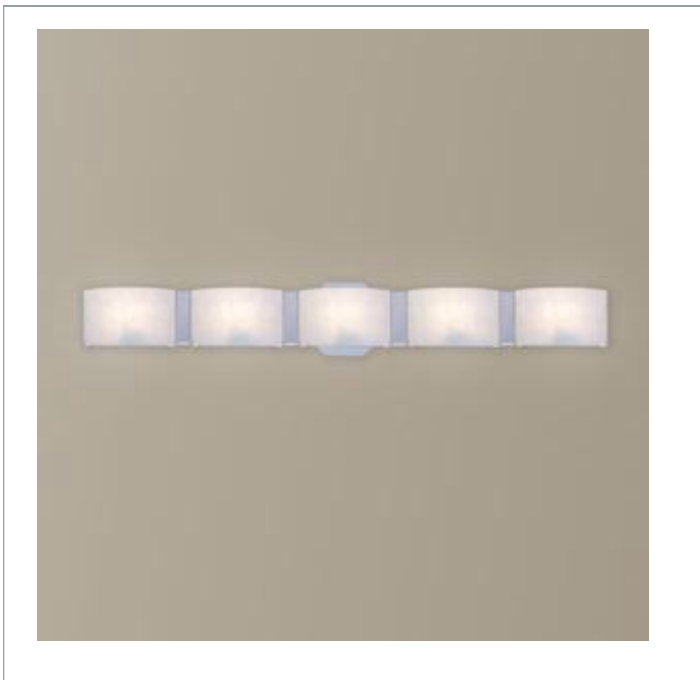

✉ 33 West Beaver Creek Road Richmond Hill
 Ontario Canada L4B 1L8
 ☎ 800.660.5391
 📠 800.660.5390
 📧 info@eurofase.com
 🌐 www.eurofase.com

DAKOTA , 5-LIGHT BATHBAR

Product Specifications

Collection: Illuminations
 Model No.: BR-5DAK
 Height: 4.75"
 Extension: 2.75"
 Length: 33.5"
 Est. Shipping Weight: 6.886 lbs
 No. of Bulbs: 5 Inc.
 Bulb Wattage: 35 watts
 Bulb Type: G9 
 Bulb Base: G9
 Bulb Voltage: 120 volts

Options Available

ITEM CODE	FINISH	SHADE
BR-5DAK-2N	satin nickel	white
BR-5DAK-05	chrome	white

Colour / Shades Available

FINISH	SHADE
satin nickel <input type="radio"/>	white
chrome <input type="radio"/>	white

The perfect vanity accent, the Dakota line is a masterfully crafted design. A tranquil frosted glass is held in place gently with slim chrome clips. A triangulated backdrop raises the shade slightly to allow light to spill serenely into any setting.