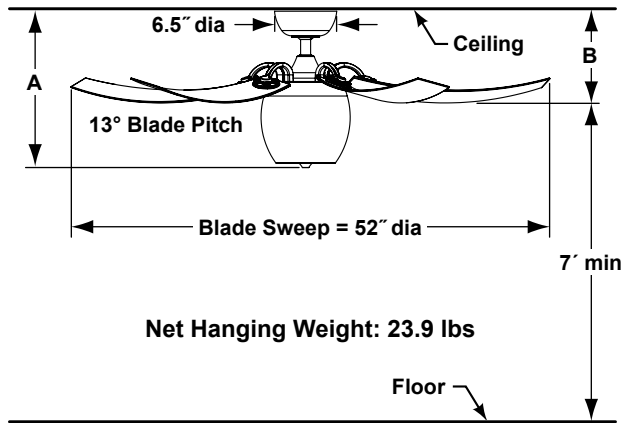

The Mariano™

FP7930PWW Fan

SPECIFICATION SHEET

Product Specifications Subject To Change

MARIANO™

**FP7930PWW
Ceiling Fan**

	A	B
Fan w/6" downrod	18.95"	9.31"
Fan w/12" downrod	24.95"	15.31"
Fan w/18" downrod	30.95"	21.31"
Fan w/24" downrod	36.95"	27.31"
Fan w/36" downrod	48.95"	39.31"
Fan w/48" downrod	60.95"	51.31"
Fan w/60" downrod	72.95"	63.31"
Fan w/72" downrod	84.95"	75.31"

Available Finishes	
PWW	Pewter (DAMP)

INSTALLATION REQUIREMENTS:

Ceiling fan attaches to electrical junction box securely anchored and capable of withstanding a load of at least 50 lbs.

ELECTRICAL REQUIREMENTS:

The Mariano™ fan comes with a 1" Dia. x 6" downrod. Optional downrods are available in 12", 18", 24", 36", 48", 60", and 72". For installations requiring a longer downrod, a downrod coupler is available. The Mariano™ fan can be mounted on a sloped ceiling up to 30°. Most sloped ceiling installations require a downrod longer than the standard 6" downrod. Optional sloped ceiling ball kits (SCB1-52) are available for up to 52°. Call your local dealer for more information.