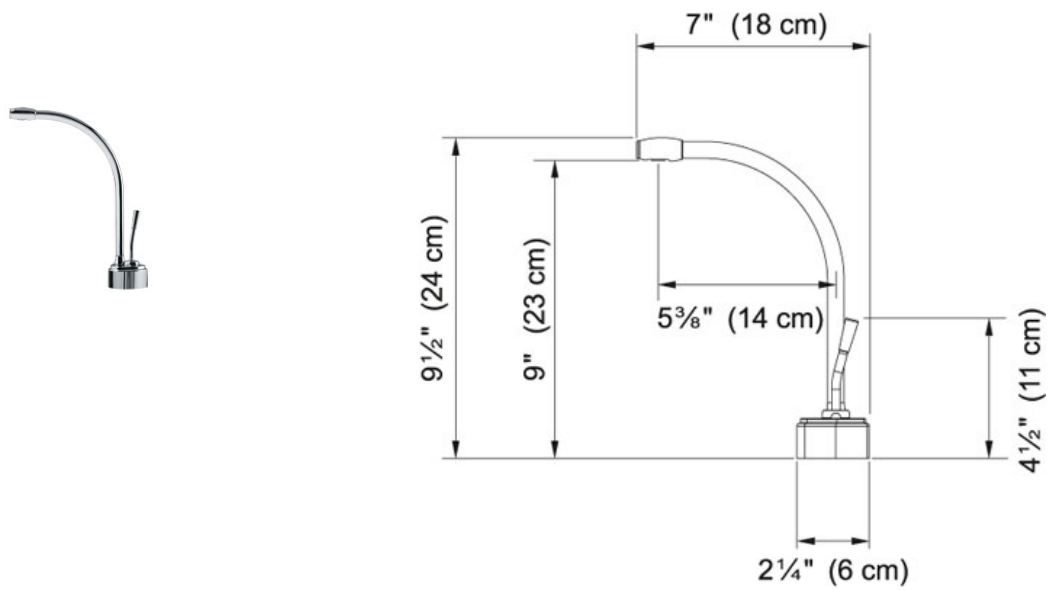

SPECIFICATION SHEET

PRODUCT FAMILY: Point of Use and Filtration FINISH: Polished Chrome SERIES: HOT WATER DISPENSER - LB9100 MODEL: LB9100

Product Information

FUN#	119.0296.756
US Part Number	LB9100
	Hot & Filtered Cold Water Dispenser