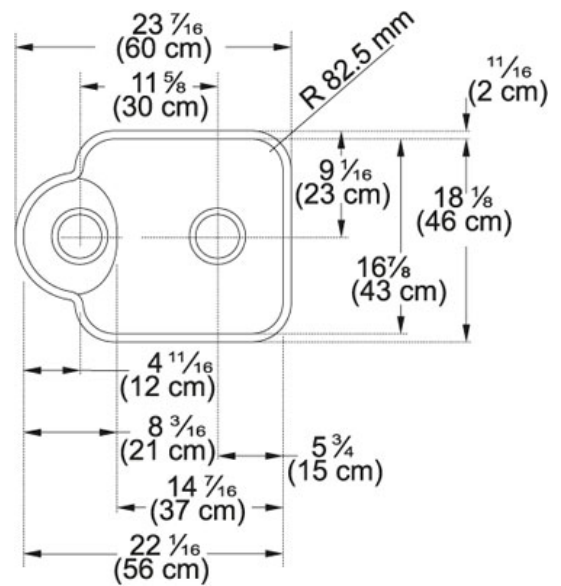

SPECIFICATION SHEET

PRODUCT FAMILY: SINKS FINISH: STAINLESS STEEL SERIES: BEACH MODEL: BBX160

Product Information

Article Number	122.0039.767
US Part Number	BBX160
Cabinet Size	27"
Waste Outlet Diameter	3 1/2"
Faucet Hole	None
Dimensions	23 5/8"x18 1/8"
Bowl Size	22 1/16"x16 7/8"x6 7/8"
Number of Bowls	2
Cut-Out Template	Yes
Type of Material	16 ga Stainless Steel