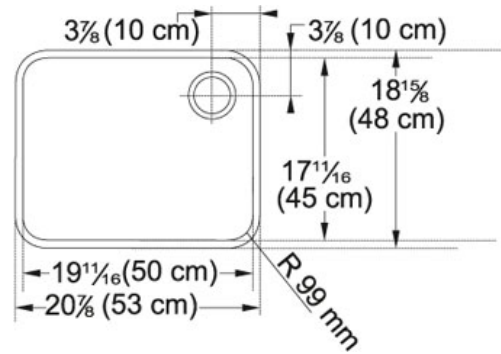

SPECIFICATION SHEET

PRODUCT FAMILY: Sinks FINISH: Stainless Steel SERIES: EUROPRO MODEL: GNX11020

Product Information

FUN#	122.0035.120
US Part Number	GNX11020
Minimum Cabinet Size	24"
Drain Opening	3 1/2"
Outer Dimensions	20 7/8"x18 15/16"
Bowl Size	19 11/16"x17 11/16"x9 7/8"
Number of Bowls	1
Type of Material	18 ga Stainless Steel