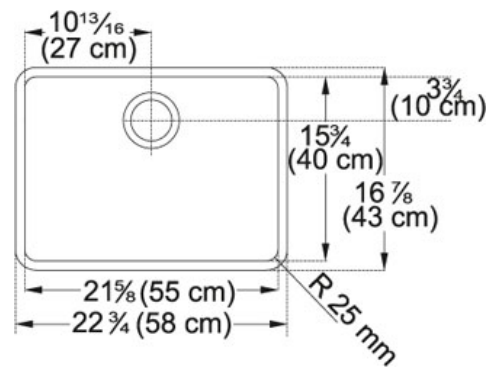

## Product Information

<b>FUN#</b>	122.0035.124
<b>US Part Number</b>	KBX11021
<b>Franke Integral Ledge</b>	built-in
<b>Minimum Cabinet Size</b>	27"
<b>Drain Opening</b>	3 1/2"
<b>Outer Dimensions</b>	23 13/16"x16 7/8"
<b>Bowl Size</b>	21 5/8"x15 3/4"x9 1/16"
<b>Number of Bowls</b>	1
<b>Type of Material</b>	18 ga Stainless Steel