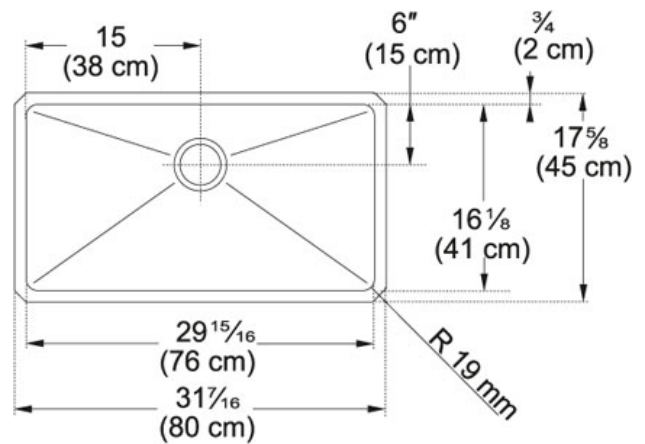

## Product Information

<b>FUN#</b>	122.0167.433
<b>US Part Number</b>	PSX1103010
<b>Minimum Cabinet Size</b>	33"
<b>Drain Opening</b>	3 1/2"
<b>Outer Dimensions</b>	31 7/8"x18 1/8"
<b>Bowl Size</b>	29 15/16"x16 1/8"x9 7/8"
<b>Number of Bowls</b>	1
<b>Type of Material</b>	Stainless Steel