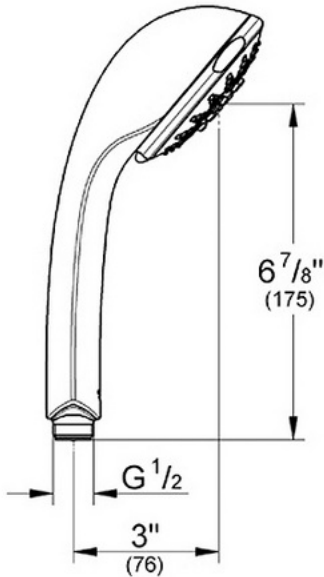

Relexa Ultra 28 897

5 Hand Shower

Description

5 spray patterns
GROHE DreamSpray® Technology
SpeedClean® Anti-Lime System
Spray Adjustable:
Normal/Rain/Jet/Massage/Champagne

Flow Rate

2.5 gpm at 80 psi (9.5 lpm)

Code Compliance

- * ASME/ANSI A112.18.M
- * ASSE Standard 1016
- * ANSI/NSF Standard 61

Finish Options

- 28 897 OOO Chrome
- 28 897 ENO Infinity Brushed Nickel
- 28 897 ZBO Oil Rubbed Bronze