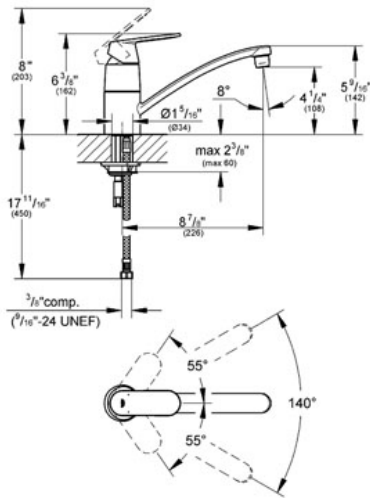

**ADA**

**Product Description:**  
Single-lever sink mixer 1/2"

**Standard Specification:**

- GROHE StarLight® finish
- GROHE SilkMove® ceramic cartridge
- Single hole installation
- Metal lever
- Adjustable flow rate limiter
- Adjustable minimum flow rate approx. 1.0 gpm
- Swivel Spout
- Swivel area 140°
- Flow control
- Includes 10" escutcheon
- Stainless Steel Braided Flexible Supplies
- Quick installation system
- Max Flow Rate 1.75 gpm (6.6 L/min)