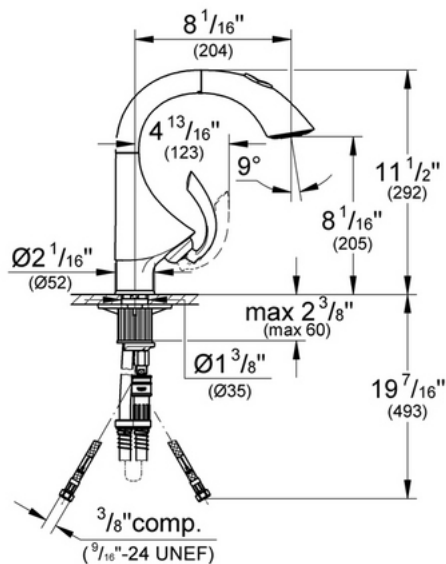

## 32 073 Prep Sink Dual Spray Pull-Out

### Description

GROHE RealSteel® Stainless Steel Construction (SD0 and KD0 versions)  
 Solid brass body (000 version)  
 Ceramic cartridge  
 Dual spray control -- switches back and forth between regular flow and spray  
 SpeedClean anti-lime system  
 Single lever handle  
 Variable handle positioning (left, right, or center and all points in between)  
 8 1/16" spout reach

### Flow Rate

2.2 gpm at 60 psi, 2.5 gpm at 80 psi  
 (9.5 lpm)