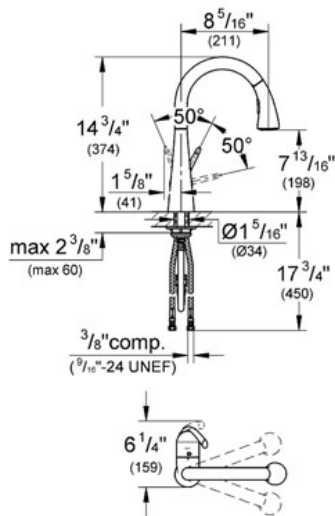

LADYLUX
Single-lever sink mixer 1/2"
MODEL # 32298

Pure Freude an Wasser

GROHE America, Inc | 200 North Gary Avenue, Suite G, Roselle, IL 60172
Phone: +1 (800) 444-7643 | Fax: +1 (800) 225-2778 | us-customerservice@grohe.com

Product Description:
Single-lever sink mixer 1/2"

Standard Specification:

- GROHE StarLight® finish
- GROHE SilkMove® ceramic cartridge
- GROHE SuperSteel Infinity Finish™
- GROHE RealSteel® Stainless Steel Construction produced from 304 stainless steel
- SpeedClean anti-lime system
- Pull-out Dual Spray Control - switches back and forth between regular flow and spray
- Single hole installation
- Swivel Spout
- Swivel area 360°
- Adjustable flow rate limiter
- Automatic returning
- Integrated non-return valve
- Locking diverter: aerator/SpeedClean shower jet
- Automatic return to aerator
- Flexible hose connections
- Quick installation system
- Projection 8 5/16"
- Protected against backflow
- Max Flow Rate 1.75 gpm (6.6 L/min)