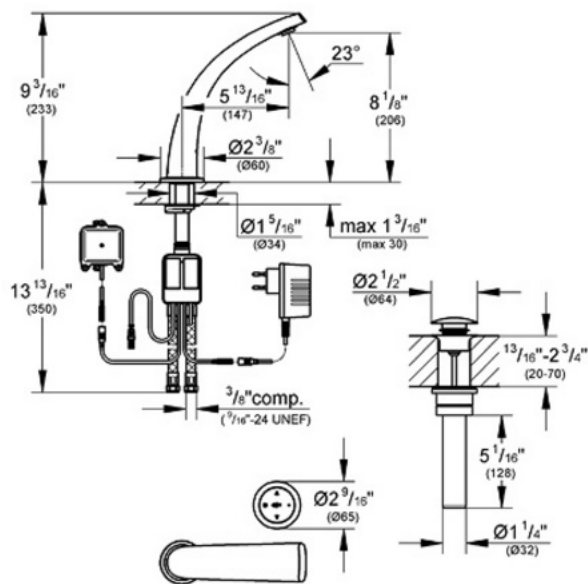

36 084 Digital Lavatory Centerset with Wireless Remote

Description

-AVAILABLE ONLY THROUGH AUTHORIZED GROHE ONDUS SHOWROOMS-

- One-touch, spring action pop-up drain
- High-pressure flexible supply hoses
- Automatic safety shut-off (programmable with default setting)
- Single-hole installation
- Battery status indicator on display
- Battery back-up emergency power supply (6 V lithium battery, type CR-P2)
- AC power supply 120 V AC / 6 V DC

REMOTE CONTROLLER

- Wireless sensual touch remote
- 2 programmable personalized pre-sets: His & Hers
- 3 programmable function pre-sets for face rinse, hand wash & teeth brushing
- Flexible pre-set installation; up to 9 ft from faucet
- Integrated pre-set panel lithium backup battery system (3 V)

Flow Rate

Maximum 1.6 gpm water flow rate

Code Compliance

ASME/ANSI A112.18.1M
ADA Compliant

Finish Options

- 36 084 OOO Starlight® Chrome
- 36 084 KS0 Velvet Black
- 36 084 LS0 Moon White
- 36 084 BS0 Titanium