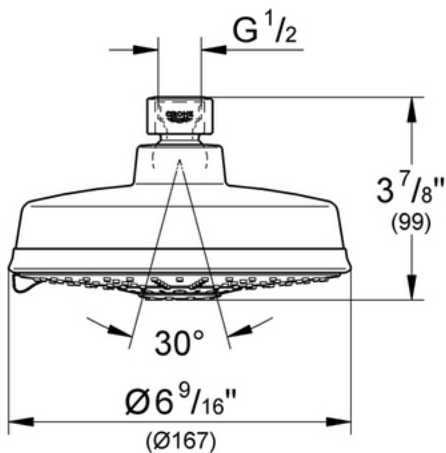

Finish Options

---

27 130 OOO Starlight® Chrome
27 130 BEO Sterling Infinity Finish
27 130 ENO Infinity Brushed Nickel
27 130 ZBO Oil Rubbed Bronze