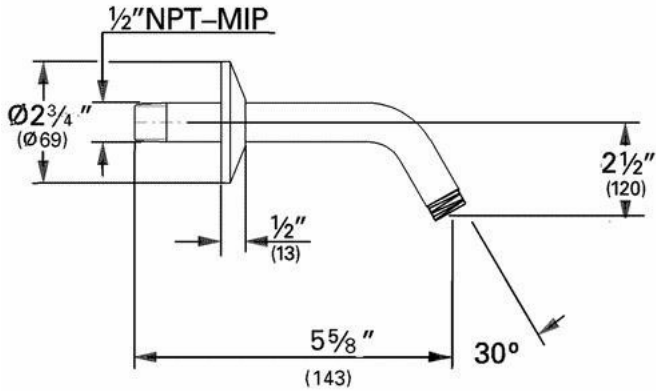

Finish Options

27 414 000 Chrome