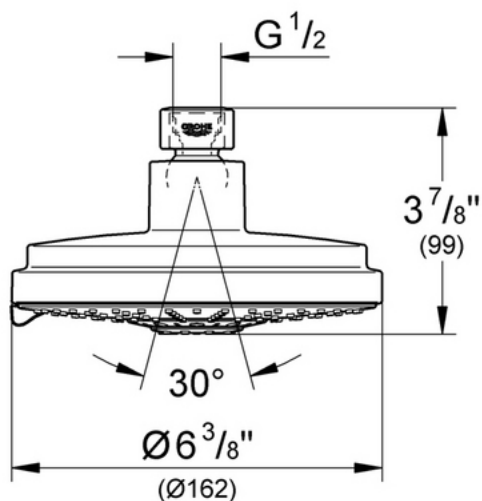

Finish Options

---

27 135 OOO Starlight® Chrome
27 135 BEO Sterling Infinity Finish
27 135 ENO Infinity Brushed Nickel
27 135 ZBO Oil Rubbed Bronze