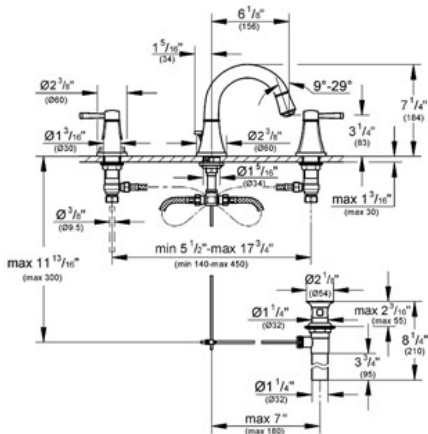

GRANDERA Three-hole basin mixer 1/2" S-Size

MODEL # 20418

GROHE America, Inc | 200 North Gary Avenue, Suite G, Roselle, IL 60172
Phone: +1 (800) 444-7643 | Fax: +1 (800) 225-2778 | us-customerservice@grohe.com

Pure Freude an Wasser

Product Description:
Three-hole basin mixer 1/2"
S-Size

Standard Specification:

- GROHE StarLight® finish
- GROHE EcoJoy® technology for less water and perfect flow
- GROHE AquaGuide® adjustable aerator 5.7 l/min
- Valves hot/cold with 1/2" cartridge (90°)
- Pressure resistant flexible connection hoses (between spout and side valves)
- 1 1/4" pop-up waste set
- Max Flow Rate 1.5 gpm (5.7 L/min)

Applicable Codes & Standards:

- Energy Policy Act of 1992
- NSF 61
- ASME A112.18.1/CSA B125.1
- US Federal and State material regulations
- EPA WaterSense®
- ICC/ANSI A117.1

Color:

- 20418 000 chrome
- 20418 EN0 Brushed Nickel