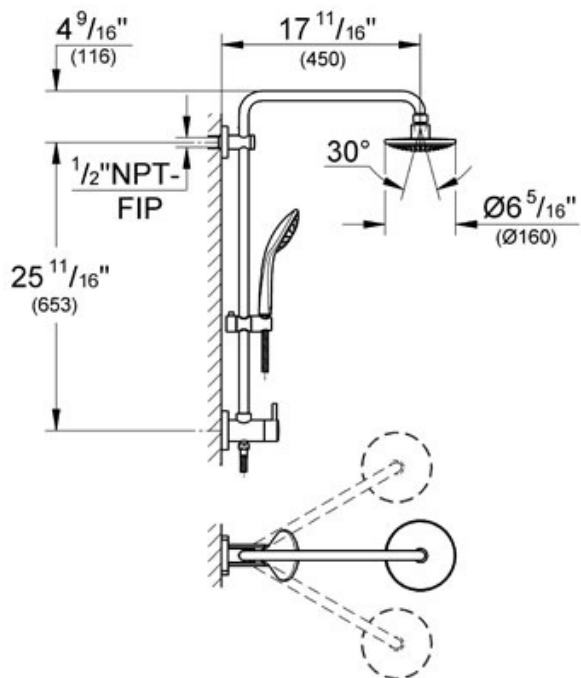

27 867 Diverter Shower System

Features

Wall mounted
Includes:
Horizontal 17 11/16" swivel shower arm
Built-in diverter allows change between shower head and hand shower
Euphoria Shower Head (28233) with rain spray with ball joint, (rotation angle +/- 20°)
Euphoria hand shower (27493) with normal spray
Adjustable bar height with gliding element
Metal shower hose 59" (28417)
GROHE DreamSpray® technology
GROHE CoolTouch® technology
SpeedClean® anti-lime system
Optional 6" height extension (27921000) sold separately

Flow Rate

Maximum 2.5 gpm at 80 psi (9.5 L/min)

Code Compliance

ASME/ANSI A112.18.1M
CSA Standard B125.1-05
ADA Compliant

Available Finishes

000 Starlight® Chrome

19 595 Pressure Balance Valve trim

Description

Metal Loop Handle
 For use with Grohsafe® Pressure Balance Rough-In Valve 35 015, sold separately

Flow Rate

N/A

Code Compliance

ASME/ANSI A112.18.1M
 CSA Standard B125.1-05
 ADA Compliant

Available Finishes