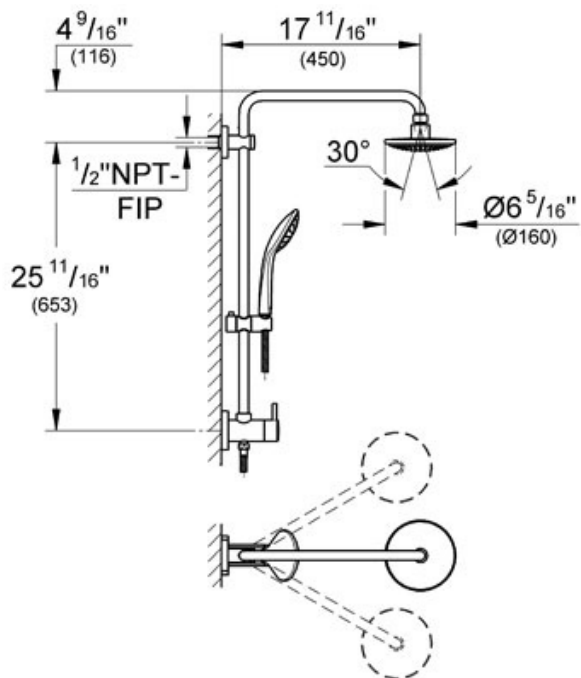

27 867 Diverter Shower System

Features

Wall mounted
Includes:
Horizontal 17 11/16" swivel shower arm
Built-in diverter allows change between shower head and hand shower
Euphoria Shower Head (28233) with rain spray with ball joint, (rotation angle +/- 20°)
Euphoria hand shower (27493) with normal spray
Adjustable bar height with gliding element
Metal shower hose 59" (28417)
GROHE DreamSpray® technology
GROHE CoolTouch® technology
SpeedClean® anti-lime system
Optional 6" height extension (27921000) sold separately

Flow Rate

Maximum 2.5 gpm at 80 psi (9.5 L/min)

Code Compliance

ASME/ANSI A112.18.1M
CSA Standard B125.1-05
ADA Compliant

Available Finishes

000 Starlight® Chrome

19 708 Pressure Balance Valve trim with lever handle

Features

Lever handle

For use with Grohsafe® Pressure Balance Rough-In Valve 35 015 (sold separately)

Flow Rate

Code Compliance

ADA Compliant

Available Finishes

000 Starlight® Chrome
 R00 Infinity Polished Brass
 AV0 Infinity Satin Nickel
 RR0 Velour Chrome
 BE0 Polished Nickel Infinity Finish
 EN0 Infinity Brushed Nickel
 ZB0 Oil Rubbed Bronze