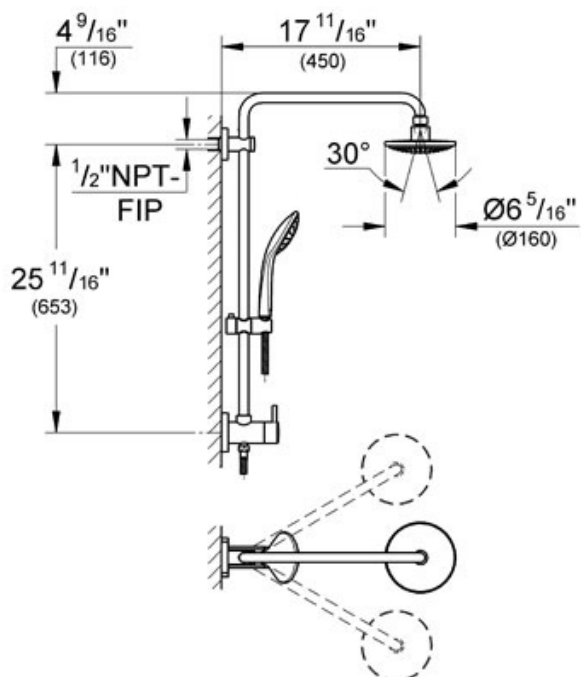

27 867 Diverter Shower System

Features

Wall mounted
 Includes:
 Horizontal 17 11/16" swivel shower arm
 Built-in diverter allows change between shower head and hand shower
 Euphoria Shower Head (28233) with rain spray with ball joint, (rotation angle +/- 20°)
 Euphoria hand shower (27493) with normal spray
 Adjustable bar height with gliding element
 Metal shower hose 59" (28417)
 GROHE DreamSpray® technology
 GROHE CoolTouch® technology
 SpeedClean® anti-lime system
 Optional 6" height extension (27921000) sold separately

Flow Rate

Maximum 2.5 gpm at 80 psi (9.5 L/min)

Code Compliance

ASME/ANSI A112.18.1M
 CSA Standard B125.1-05
 ADA Compliant

Available Finishes

000 Starlight® Chrome

19 707 Pressure Balance Valve trim with cross handle

Description

Cross handle

For use with Grohsafe® Pressure Balance Rough-In Valve 35 015 (sold separately)

Flow Rate

N/A

Finish Options

- 19 707 OOO Starlight® Chrome
- 19 707 ROO Infinity Polished Brass
- 19 707 AVO Infinity Satin Nickel
- 19 707 RRO Velour Chrome
- 19 707 BEO Sterling Infinity Finish
- 19 707 ENO Infinity Brushed Nickel
- 19 707 ZBO Oil Rubbed Bronze