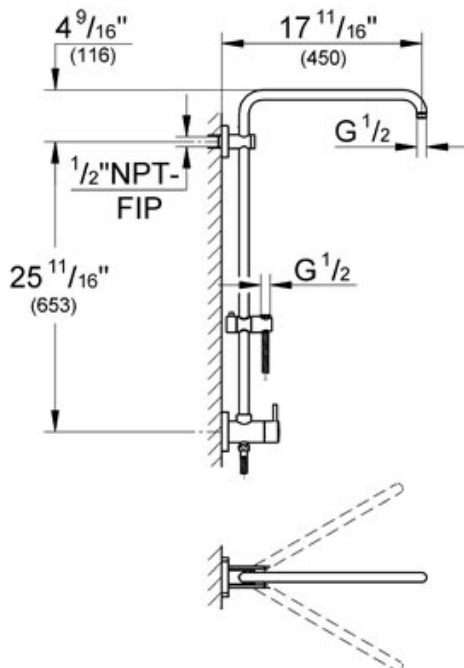

### Features

Wall mounted

Includes:

Horizontal 17 11/16" swivel shower arm

Built-in diverter allows change between shower head and hand shower

Adjustable bar height with gliding element

Metal shower hose 59" (28417)

## 27 765 Cosmopolitan Shower Head