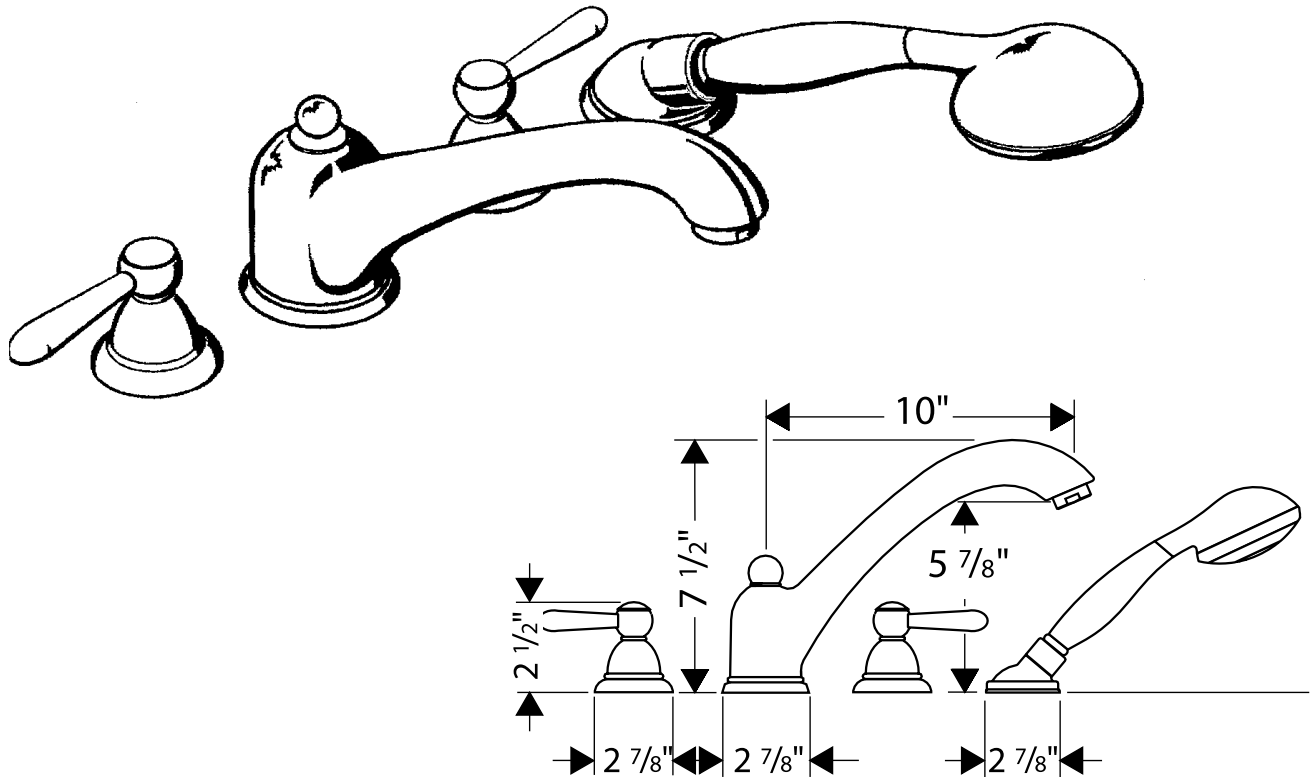

# Carlton 4-Hole Roman Tub Trim 17455XX1

Available in Chrome (00), Chrome/Gold (09), Brushed Nickel (82), Polished Nickel (83),  
Polished Brass (93)

## Product Specification

Requires 4-hole roman tub rough-in 13444181

Backflow preventer cartridge included with trim kit

Includes Carlton handshower

- normal and soft spray modes

- QuickClean!™ self-cleaning system - prevents scale buildup in spray channels

- ergonomic hand grip

- 2.5 gpm flow rate

When installed using the template included with the rough, the handshower will pull out approximately 39".

**AXOR**<sup>®</sup>