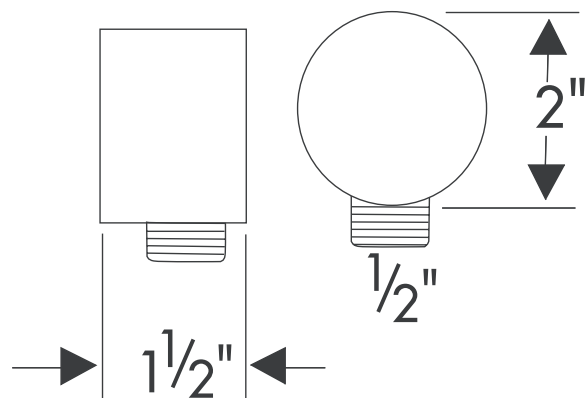

Product Features

- Coordinates with Axor Starck, Axor Citterio, Axor Uno
- 1/2" NPT female inlet
- Fits all 1/2" handshower hoses
- Double check valve

Available Finishes

Chrome	27451001
Brushed Nickel	27451821

The measurements shown are for reference only.

Products and specifications shown are subject to change without notice.

Specification sheet revised 4/2010