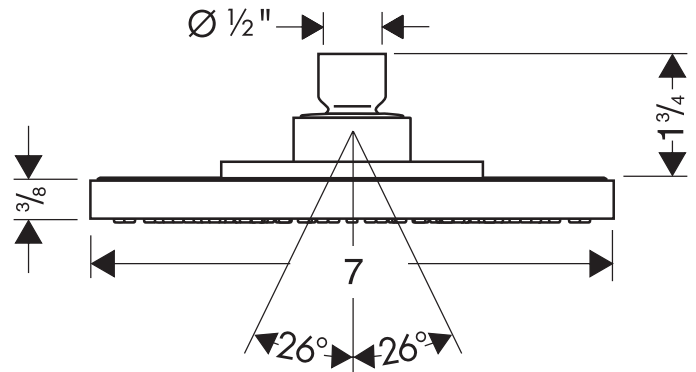

## 28485XX1

Available in Chrome (00), Satinox (81), Brushed Nickel (82)

## Product Specification

Solid brass

Rubit™ cleaning system

1/2" female inlet

107 no-clog spray channels

Flow rate 2.5 gpm