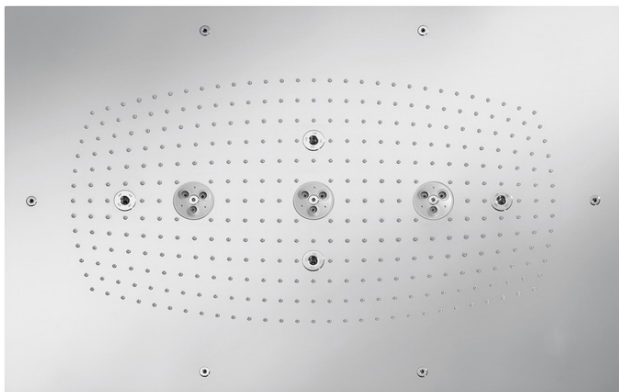

Raindance

Raindance Imperial Square AIR Showerhead Trim

Finishes : **Chrome** Part no. : **28417001**

Description

Features

- 358 no-clog spray channels
- Spray modes: RainAir XXL, RainAir, WhirlAir
- Flow: 2.5 GPM
- Requires 3 supply lines
- Spray face finish: Chrome

Comprised of

- Rough, Quattro Green 3-Way Diverter (no shared function), 3/4" (#15936USA)

Required accessories

- Raindance Imperial Square AIR Basic Set (#28414USA)

Item details

List Price \$ 6,133.00

Technology

Compliance

Product image

Scale drawing