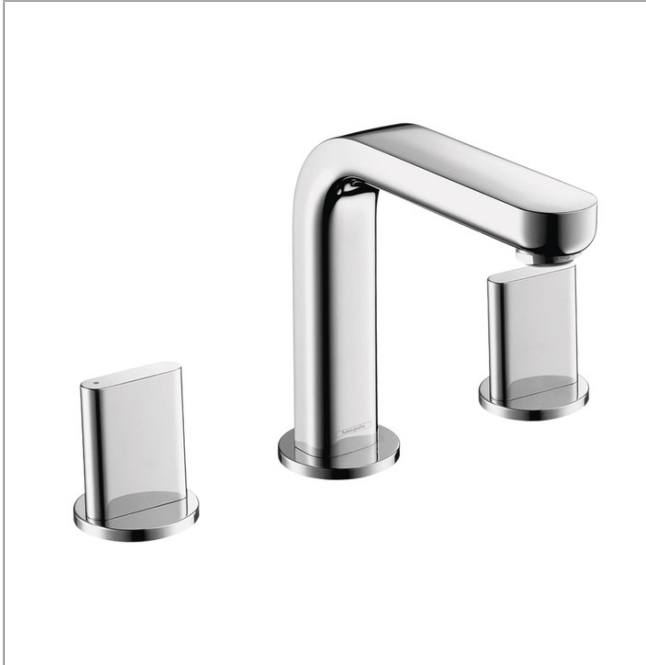

Metris S

Metris S Widespread Faucet with Full Handles

Finishes : **Chrome** Part no. : **31063001**

Description

Features

- Solid brass
- Aerated spray
- Flow: 1.5 GPM
- 90° ceramic valves
- Includes pop-up assembly
- California Low Lead / Section 116875 CHSC

Item details

List Price $ 541.00

Technology

Compliance

Product image