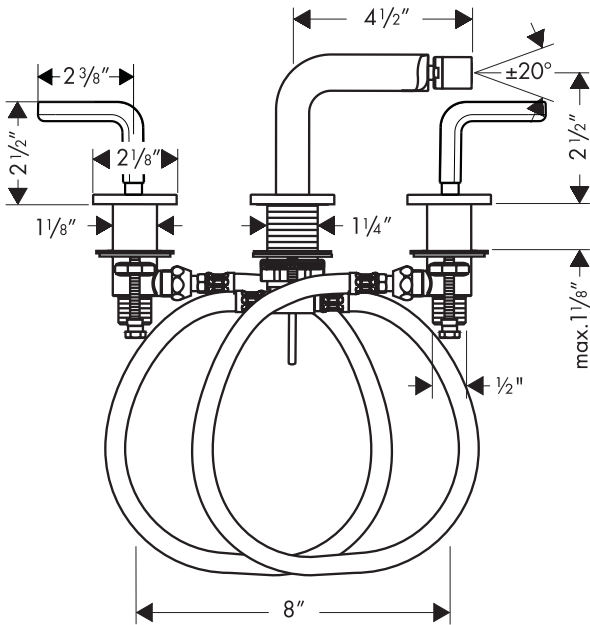

Product Features

- Lever handles
- 90° Ceramic cartridges
- Flexible connecting hoses accommodate a variety of installations
- 2.2 gpm max.
- Swivel bidet aerator
- Includes pop-up drain

Available Finishes

Chrome	31267001
Brushed Nickel	31267821
Polished Nickel	31267831

Installation Notes

- Requires 1/2" supply lines
- Not suitable for use on a vertical spray bidet

The measurements shown are for reference only.