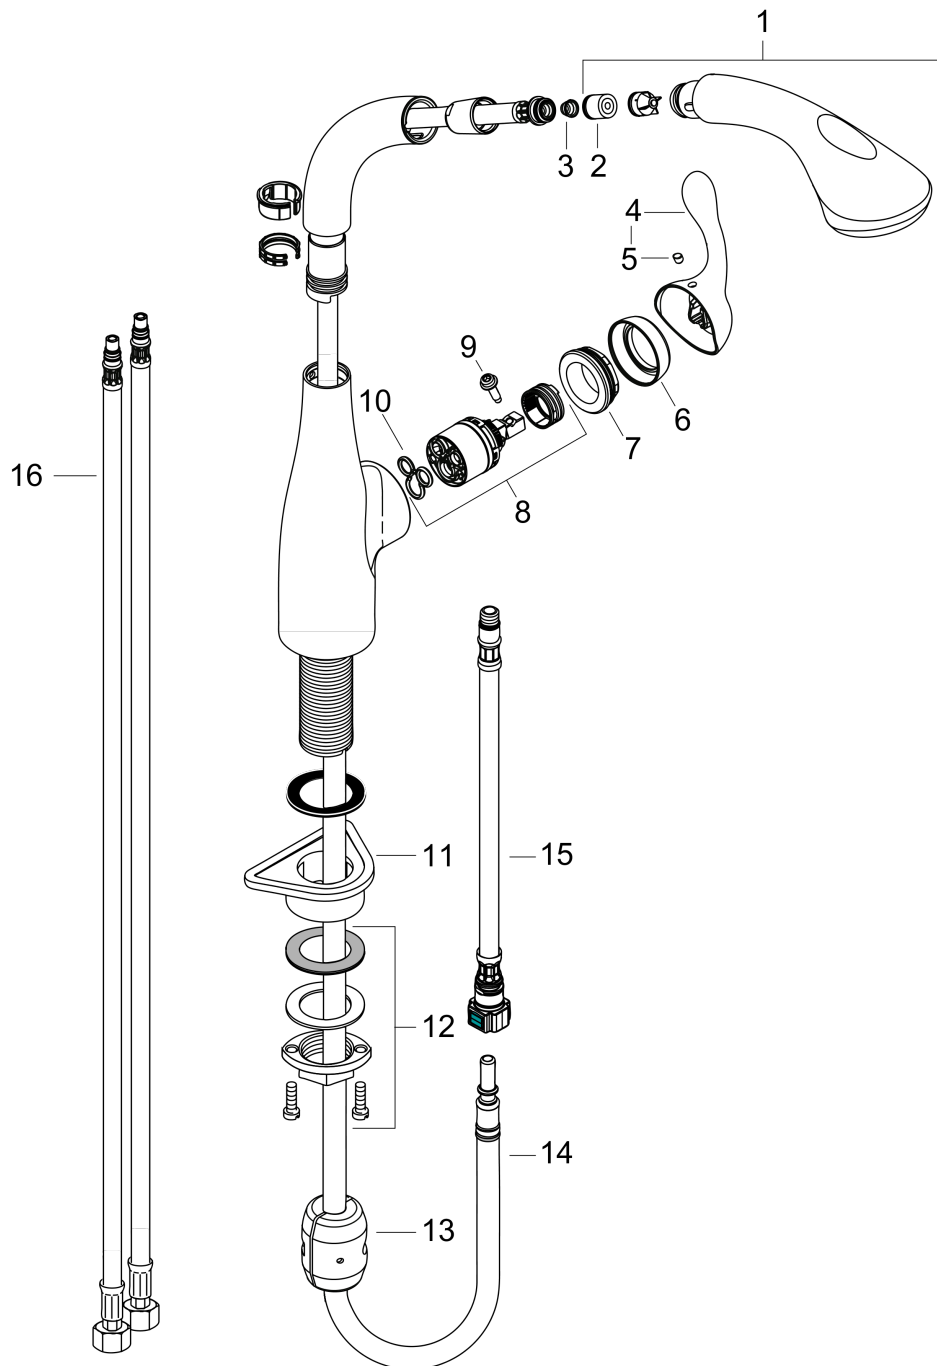

Allegro E
Allegro E Prep 2-Spray Kitchen Faucet, Pull-Out
 Finishes : **Chrome** Part no. : **04067000**

Description

Features

- Swivel range 150°
- Full and needle spray
- Toggle spray diverter
- MagFit magnetic sprayhead docking
- Flow: 1.75 GPM
- Ceramic cartridge
- 3/8" compression

Optional accessories

- Allegro E Bar Faucet (#14801USA)
- Universal Base Plate for Single-Hole Kitchen Faucets, 10" (#14019USA)

Item details

List Price \$ 581.00

Technology

Compliance

Product image

Scale drawing

Allegro E
Allegro E Prep 2-Spray Kitchen Faucet, Pull-Out
Finishes : **Chrome** Part no. : **04067000**

Exploded drawing

Year of production: >08/08

Allegro E
Allegro E Prep 2-Spray Kitchen Faucet, Pull-Out
 Finishes : **Chrome** Part no. : **04067000**

Spare parts list

Year of production: >08/08

Pos.	Description	Part no.	Price	PU
1	handspray	98598001	-	1
2	non return valve	95340000	-	1
3	filter	97735000	-	1
4	handle	98597001	-	1
5	screw cover	88655000	-	1
6	flange	96468000	-	1
7	nut	96461000	-	1
8	cartridge, assy	92730000	-	1
9	locking screw for handle	95140000	-	1
10	seal	95008000	-	1
11	support	97523000	-	1
12	fixing set (Ø 34)	95049000	-	1
13	weight	92500000	-	1
14	hose 1,50 m	88624000	-	1
15	connection hose 600 mm M10x1	95561000	-	1
16	connection hose 35½" M8x0,75 3/8"	96316001	-	1
a	set of non return valves DW 15	97350000	-	1