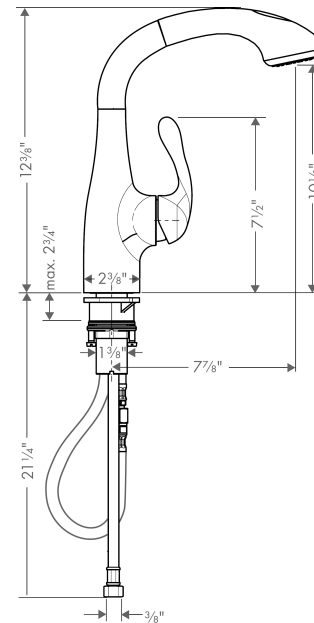

Allegro E
Allegro E Prep 2-Spray Kitchen Faucet, Pull-Out
 Finishes : **Chrome** Part no. : **04067000**

Description

Features

- Swivel range 150°
- Full and needle spray
- Toggle spray diverter
- MagFit magnetic sprayhead docking
- Flow: 1.75 GPM
- Ceramic cartridge
- 3/8" compression

Optional accessories

- Allegro E Bar Faucet (#14801USA)
- Universal Base Plate for Single-Hole Kitchen Faucets, 10" (#14019USA)

Item details

List Price \$ 581.00

Technology

Compliance

Product image

Scale drawing

Allegro E
Allegro E Prep 2-Spray Kitchen Faucet, Pull-Out
Finishes : **Chrome** Part no. : **04067000**

Exploded drawing

Year of production: >08/08

Allegro E
Allegro E Prep 2-Spray Kitchen Faucet, Pull-Out
 Finishes : **Chrome** Part no. : **04067000**

Spare parts list

Year of production: >08/08

Pos.	Description	Part no.	Price	PU
1	handspray	98598001	-	1
2	non return valve	95340000	-	1
3	filter	97735000	-	1
4	handle	98597001	-	1
5	screw cover	88655000	-	1
6	flange	96468000	-	1
7	nut	96461000	-	1
8	cartridge, assy	92730000	-	1
9	locking screw for handle	95140000	-	1
10	seal	95008000	-	1
11	support	97523000	-	1
12	fixing set (Ø 34)	95049000	-	1
13	weight	92500000	-	1
14	hose 1,50 m	88624000	-	1
15	connection hose 600 mm M10x1	95561000	-	1
16	connection hose 35½" M8x0,75 3/8"	96316001	-	1
a	set of non return valves DW 15	97350000	-	1