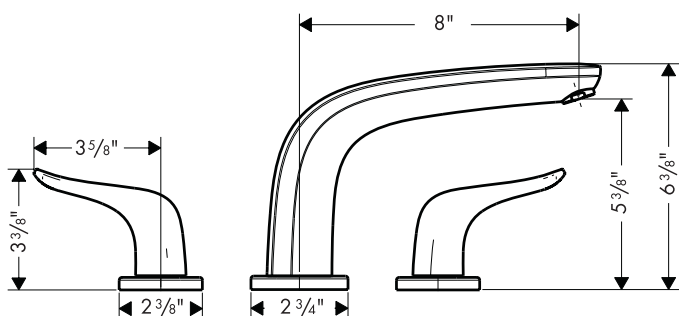

Metro² E Trim, 3-Hole Roman Tub Set

04196XX0

Product Features

- Solid brass
- Easy to clean

Code Compliance

This unit meets or exceeds the following:

- ADA compliant

Available Finishes

Chrome

04196000

Brushed Nickel

04196820

Required Accessories

Rough

06607000

The measurements shown are for reference only.