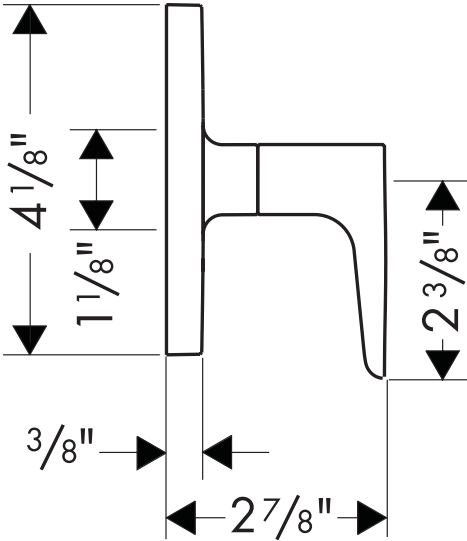

Product Features

- Square escutcheon
- Lever handle

Available Finishes

Chrome	34960001
Brushed Nickel	34960821

Required Accessories

3/4" rough	13975181
or	
1/2" rough	13974181

Optional Accessories

1 1/2" Extension (deep rough-in) kit	13978000
--------------------------------------	----------

The measurements shown are for reference only.

Products and specifications shown are subject to change without notice.

Specification sheet revised 8/2008