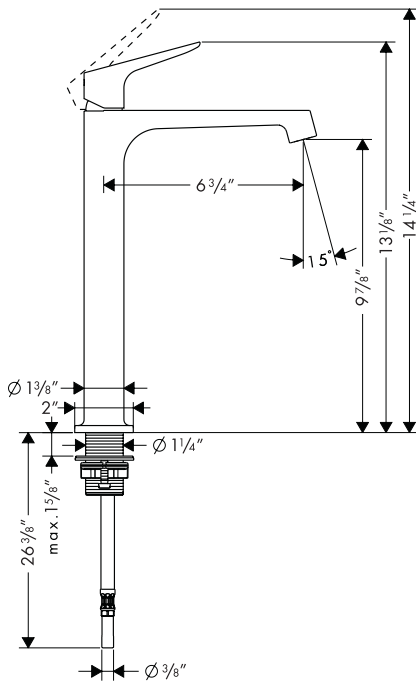

Axor Citterio M Single-Control Lavatory Faucet, Tall

34127XX1

Product Features

- Single hole installation
- Ceramic cartridge
- 2.2 gpm
- No drain or pull rod

Code Compliance

This unit meets or exceeds the following:

- ADA compliant

Available Finishes

Chrome

34127001

Brushed Nickel

34127821

Optional Accessories

Grid drain

06400XX0

Installation Notes

- 3/8" supply hoses - requires 3/8" compression fittings

The measurements shown are for reference only.

Products and specifications shown are subject to change without notice.

Specification sheet revised 6/2008