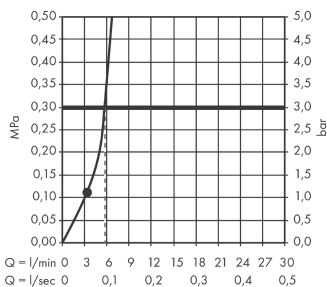

Croma 100

Croma E 100 Green Vario-Jet Showerhead, 2.0 GPM

Finishes : **Chrome** Part no. : **04331000**

Description

Features

- 85 no-clog spray channels
- Spray modes: Vario-Jet (3 spray zones of variable intensity)
- Flow: 2.0 GPM
- EcoAir Technology

Item details

List Price \$ 73.00

Technology

Compliance

Product image

Scale drawing

Flowchart

The consumption was measured in combination with the appropriate fittings (thermostat/mixer/in-wall valve) to reflect actual application in practice.