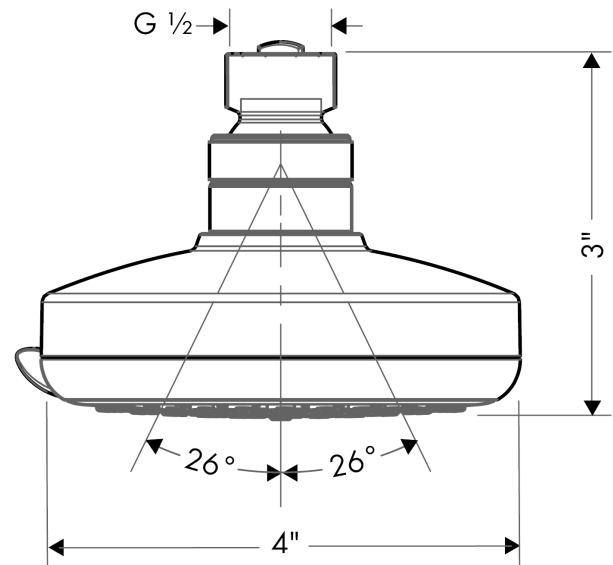

Croma 100

Croma E 100 Green Vario-Jet Showerhead, 2.0 GPM

Finishes : **Chrome** Part no. : **04331000**

Description

Features

- 85 no-clog spray channels
- Spray modes: Vario-Jet (3 spray zones of variable intensity)
- Flow: 2.0 GPM
- EcoAir Technology

Item details

List Price \$ 73.00

Technology

Compliance

Product image

Scale drawing

Flowchart

The consumption was measured in combination with the appropriate fittings (thermostat/mixer/in-wall valve) to reflect actual application in practice.