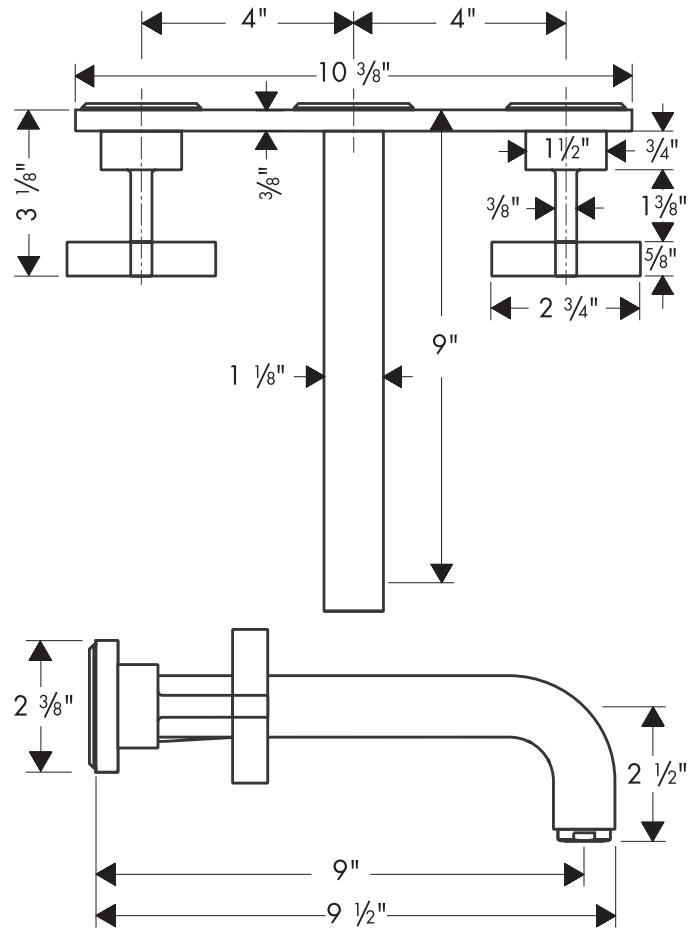

Axor Citterio Wall-mount Widespread Lav Set with Base Plate

39144XX1

Available in Chrome (00), Brushed Nickel (82)

Product Specification

Cross handles
Ceramic cartridges
Cascade no-clog aerator
Flow rate 2.2 gpm
Requires rough valve 10303181 (not included)
Available accessory:
Grid drain 06400000