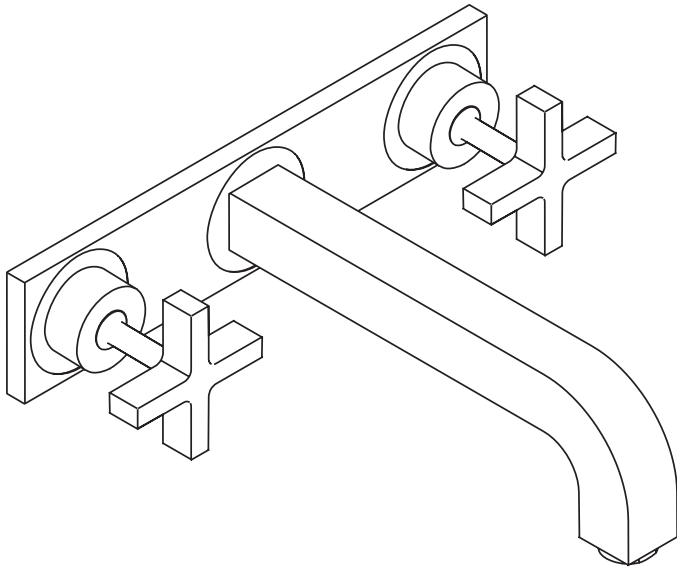

Axor Citterio Wall-mount Widespread Lav Set with Base Plate

39144XX1

Available in Chrome (00), Brushed Nickel (82)

Product Specification

Cross handles
Ceramic cartridges
Cascade no-clog aerator
Flow rate 2.2 gpm
Requires rough valve 10303181 (not included)
Available accessory:
Grid drain 06400000