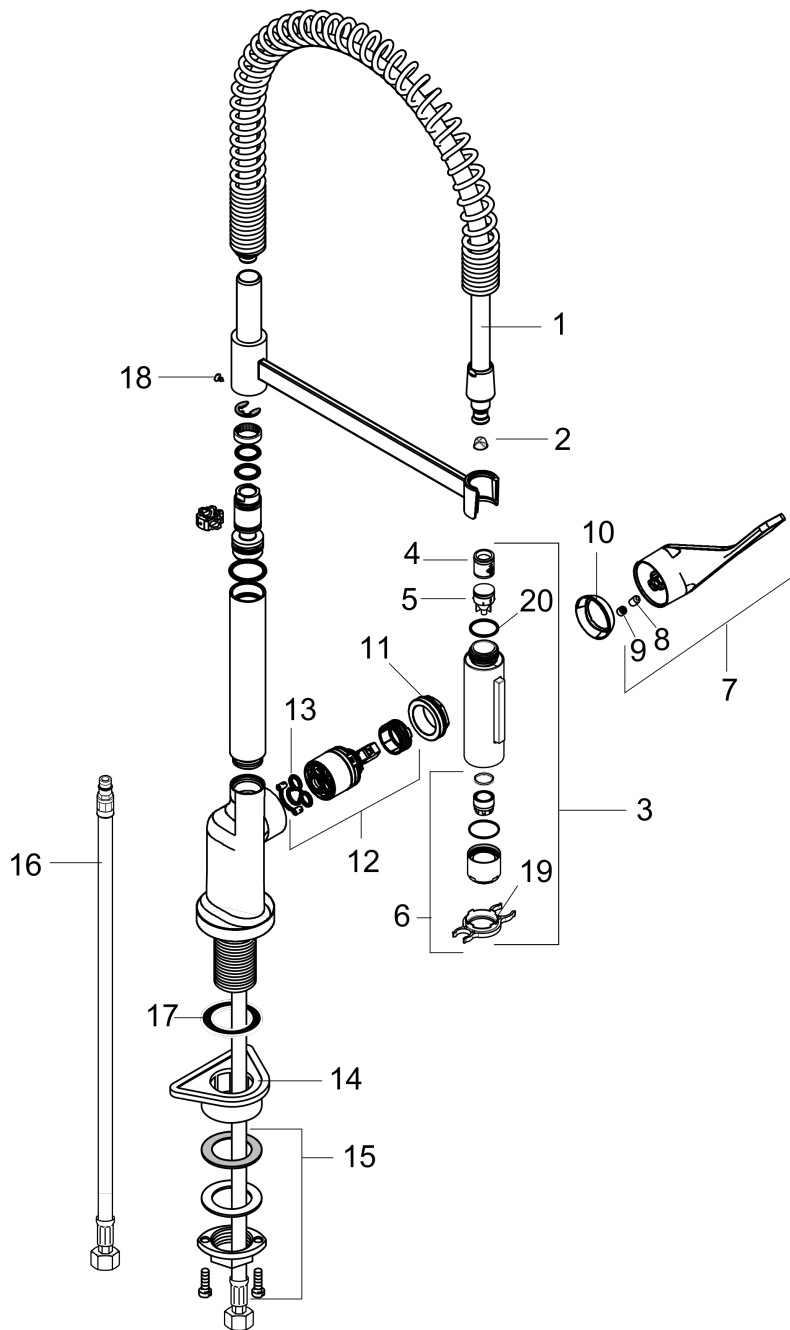

Axor Citterio
Axor Citterio 2-Spray Semi-Pro Kitchen Faucet
 Finishes : **Chrome** Part no. : **39840001**

Description

Features

- Swivel range 360°
- Laminar and needle spray, Needle Spray
- Toggle spray diverter
- Flow: 1.75 GPM
- Ceramic cartridge
- $\frac{3}{8}$ " compression

Item details

List Price \$ 990.00

Technology

Compliance

Product image

Scale drawing

Axor Citterio
Axor Citterio 2-Spray Semi-Pro Kitchen Faucet
Finishes : **Chrome** Part no. : **39840001**

Exploded drawing

Year of production: >09/12

Axor Citterio
Axor Citterio 2-Spray Semi-Pro Kitchen Faucet

 Finishes : **Chrome** Part no. : **39840001**

Spare parts list

Year of production: >09/12

| Pos. | Description | Part no. | Price | PU |
|------|-----------------------------------|----------|-------|----|
| 1 | shower hose | 97475000 | - | 1 |
| 2 | filter | 97735000 | - | 1 |
| 3 | handspray | 95908000 | - | 1 |
| 4 | non return valve | 95340000 | - | 1 |
| 5 | set of non return valves DW 15 | 97350000 | - | 1 |
| 6 | aerator laminar M22x1 (15 l/min) | 95909000 | - | 1 |
| 7 | handle | 39891000 | - | 1 |
| 8 | screw cover | 96338000 | - | 1 |
| 9 | hollow set screw M6x10 DIN 916 | 96029000 | - | 1 |
| 10 | flange | 98603000 | - | 1 |
| 11 | nut | 96461000 | - | 1 |
| 12 | cartridge, assy | 92730000 | - | 1 |
| 13 | seal | 95008000 | - | 1 |
| 14 | support | 97523000 | - | 1 |
| 15 | fixing set (Ø 34) | 95049000 | - | 1 |
| 16 | connection hose 35½" M8x0,75 3/8" | 96316001 | - | 1 |
| 17 | sealing washer | 97825000 | - | 1 |
| 18 | screw | 97662000 | - | 1 |
| 19 | service tool | 95910000 | - | 1 |
| 20 | O-ring 18x1,5 | 98231000 | - | 1 |