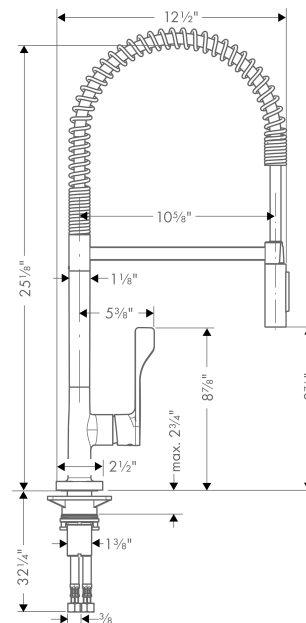

Axor Citterio
Axor Citterio 2-Spray Semi-Pro Kitchen Faucet
 Finishes : **Chrome** Part no. : **39840001**

Description

Features

- Swivel range 360°
- Laminar and needle spray, Needle Spray
- Toggle spray diverter
- Flow: 1.75 GPM
- Ceramic cartridge
- $\frac{3}{8}$ " compression

Item details

List Price \$ 990.00

Technology

Compliance

Product image

Scale drawing

Axor Citterio
Axor Citterio 2-Spray Semi-Pro Kitchen Faucet
Finishes : **Chrome** Part no. : **39840001**

Exploded drawing

Year of production: >09/12

Axor Citterio
Axor Citterio 2-Spray Semi-Pro Kitchen Faucet

 Finishes : **Chrome** Part no. : **39840001**

Spare parts list

Year of production: >09/12

| Pos. | Description | Part no. | Price | PU |
|------|-----------------------------------|----------|-------|----|
| 1 | shower hose | 97475000 | - | 1 |
| 2 | filter | 97735000 | - | 1 |
| 3 | handspray | 95908000 | - | 1 |
| 4 | non return valve | 95340000 | - | 1 |
| 5 | set of non return valves DW 15 | 97350000 | - | 1 |
| 6 | aerator laminar M22x1 (15 l/min) | 95909000 | - | 1 |
| 7 | handle | 39891000 | - | 1 |
| 8 | screw cover | 96338000 | - | 1 |
| 9 | hollow set screw M6x10 DIN 916 | 96029000 | - | 1 |
| 10 | flange | 98603000 | - | 1 |
| 11 | nut | 96461000 | - | 1 |
| 12 | cartridge, assy | 92730000 | - | 1 |
| 13 | seal | 95008000 | - | 1 |
| 14 | support | 97523000 | - | 1 |
| 15 | fixing set (Ø 34) | 95049000 | - | 1 |
| 16 | connection hose 35½" M8x0,75 3/8" | 96316001 | - | 1 |
| 17 | sealing washer | 97825000 | - | 1 |
| 18 | screw | 97662000 | - | 1 |
| 19 | service tool | 95910000 | - | 1 |
| 20 | O-ring 18x1,5 | 98231000 | - | 1 |