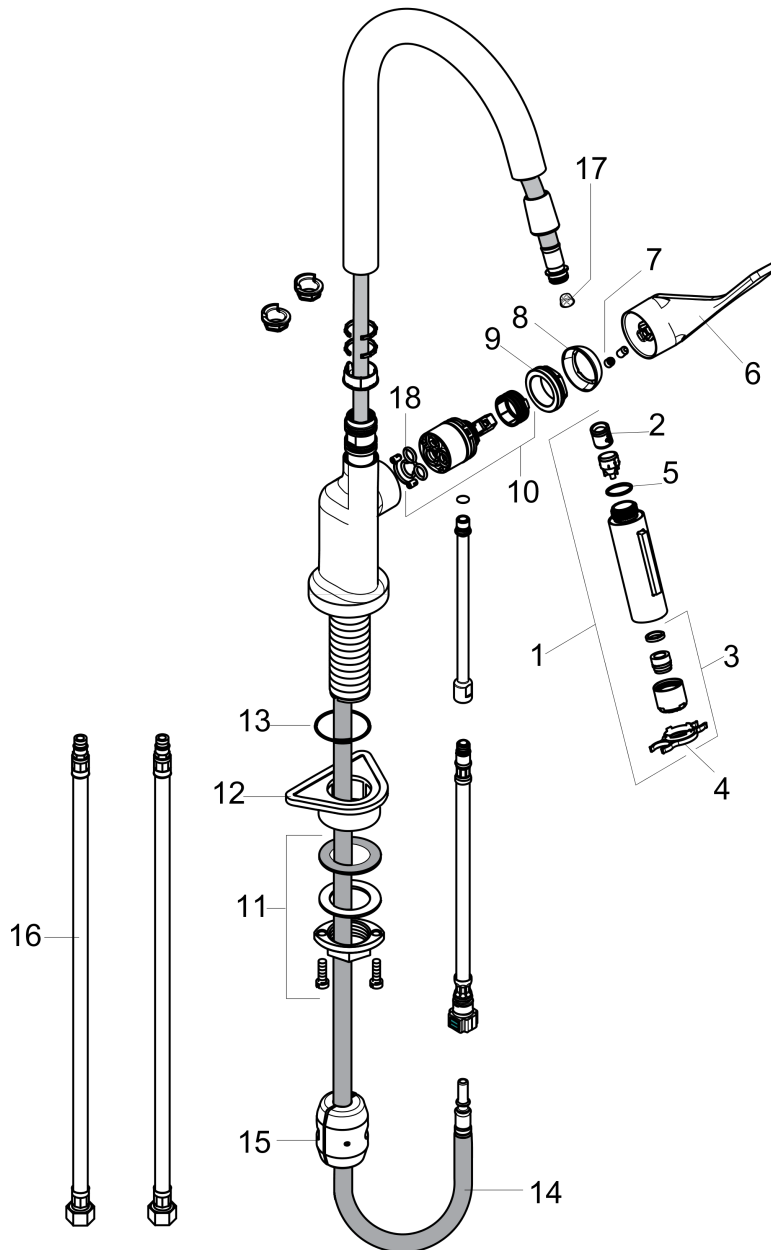

Axor Citterio
Axor Citterio 2-Spray HighArc Kitchen Faucet, Pull-Down
 Finishes : **Chrome** Part no. : **39835001**

Description

Features

- Swivel range 360°
- Laminar and needle spray
- Toggle spray diverter
- MagFit magnetic sprayhead docking
- Flow: 1.75 GPM
- Ceramic cartridge
- 3/8" compression

Item details

List Price \$ 770.00

Technology

Compliance

Product image

Scale drawing

Axor Citterio
Axor Citterio 2-Spray HighArc Kitchen Faucet, Pull-Down
Finishes : **Chrome** Part no. : **39835001**

Exploded drawing

Year of production: >09/12

Axor Citterio
Axor Citterio 2-Spray HighArc Kitchen Faucet, Pull-Down
 Finishes : **Chrome** Part no. : **39835001**

Spare parts list

Year of production: >09/12

Pos.	Description	Part no.	Price	PU
1	handspray	95908000	-	1
2	set of non return valves DW 15	97350000	-	1
3	aerator laminar M22x1 (15 l/min)	95909000	-	1
4	service tool	95910000	-	1
5	O-ring 18x1,5	98231000	-	1
6	handle	39891000	-	1
7	screw cover	96762000	-	1
8	flange	98603000	-	1
9	nut	97209000	-	1
10	cartridge, assy	92730000	-	1
11	fixing set (Ø 34)	95049000	-	1
12	support	97523000	-	1
13	O-ring 40x3	92634000	-	1
14	hose 1,50 m	88624000	-	1
15	weight	92500000	-	1
16	connection hose 35½" M8x0,75 3/8"	96316001	-	1
17	filter	97735000	-	1
18	seal	95008000	-	1