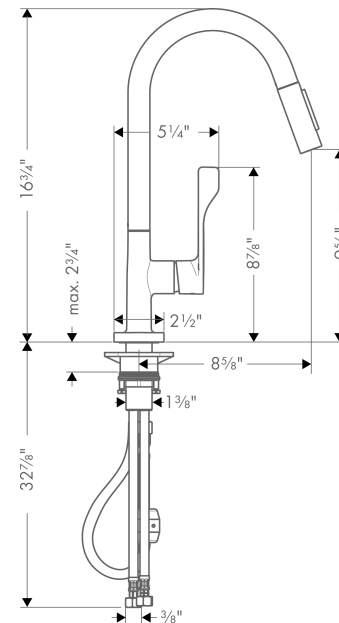

Axor Citterio
Axor Citterio 2-Spray HighArc Kitchen Faucet, Pull-Down
 Finishes : **Chrome** Part no. : **39835001**

Description

Features

- Swivel range 360°
- Laminar and needle spray
- Toggle spray diverter
- MagFit magnetic sprayhead docking
- Flow: 1.75 GPM
- Ceramic cartridge
- 3/8" compression

Item details

List Price \$ 770.00

Technology

Compliance

Product image

Scale drawing

Axor Citterio
Axor Citterio 2-Spray HighArc Kitchen Faucet, Pull-Down
Finishes : **Chrome** Part no. : **39835001**

Exploded drawing

Year of production: >09/12

Axor Citterio
Axor Citterio 2-Spray HighArc Kitchen Faucet, Pull-Down
 Finishes : **Chrome** Part no. : **39835001**

Spare parts list

Year of production: >09/12

Pos.	Description	Part no.	Price	PU
1	handspray	95908000	-	1
2	set of non return valves DW 15	97350000	-	1
3	aerator laminar M22x1 (15 l/min)	95909000	-	1
4	service tool	95910000	-	1
5	O-ring 18x1,5	98231000	-	1
6	handle	39891000	-	1
7	screw cover	96762000	-	1
8	flange	98603000	-	1
9	nut	97209000	-	1
10	cartridge, assy	92730000	-	1
11	fixing set (Ø 34)	95049000	-	1
12	support	97523000	-	1
13	O-ring 40x3	92634000	-	1
14	hose 1,50 m	88624000	-	1
15	weight	92500000	-	1
16	connection hose 35½" M8x0,75 3/8"	96316001	-	1
17	filter	97735000	-	1
18	seal	95008000	-	1