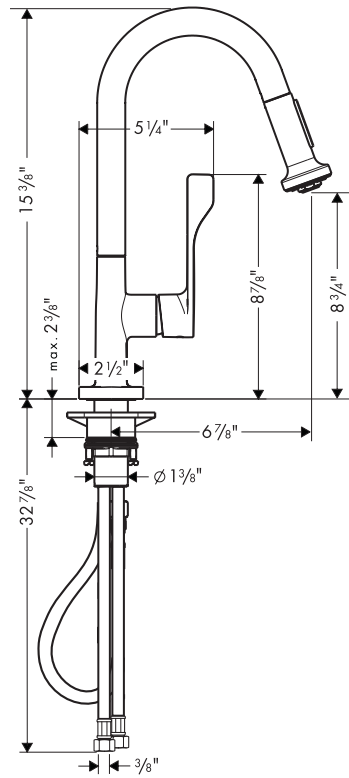

Product Features

- Single-control operation
- Ceramic cartridge
- Solid brass
- Pull-down spray with full and needle spray modes
- Protection against back siphonage provided by check valve
- Spout swivels 360°
- Cascade no-clog aerator
- 2.2 gpm

Available Finishes

Chrome

39836001

Steel Optik

39836801

The measurements shown are for reference only.

Products and specifications shown are subject to change without notice.

Specification sheet revised 5/2009