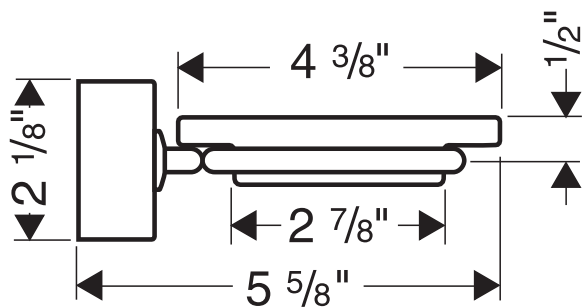

Product Features

- Solid brass holder
- Frosted crystal glass dish
- Wall-mounted

Available Finishes

Chrome

41533001

Brushed Nickel

41533821

The measurements shown are for reference only.