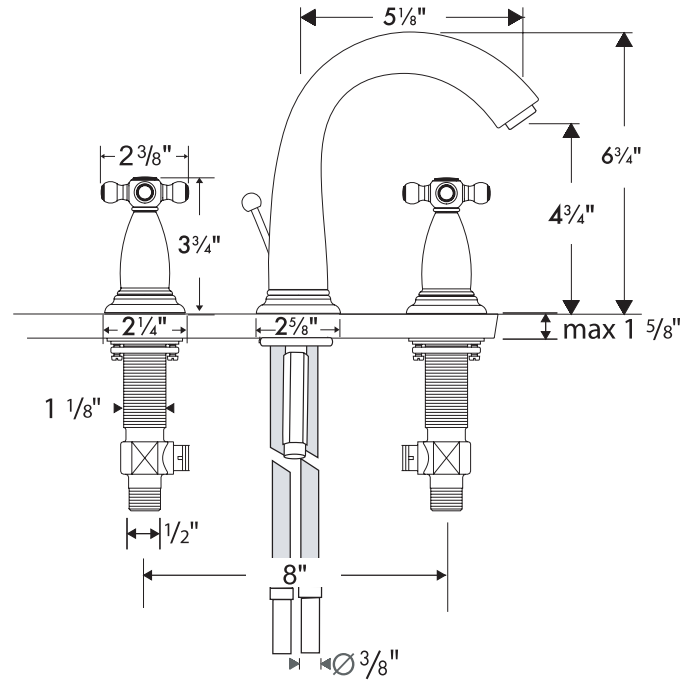

## 06119XX0

Available in Chrome (00), Oil Rub Bronze (62), Brushed Nickel (82), Polished Nickel (83)

## Product Specification

Solid brass

Cross handles

Versatile mounting system – will accommodate a variety of installations\*

90° ceramic cartridges

Cascade no-clog aerator

2.2 gpm

Includes pop-up drain

Requires 1/2" supply lines (not included)

Hole size in mounting surface: valves 1 1/4", spout 1 3/8"

Max. thickness of mounting surface: 1 5/8"

\*Due to the size of the handle deco-rings, this unit cannot be used in a 4" application.