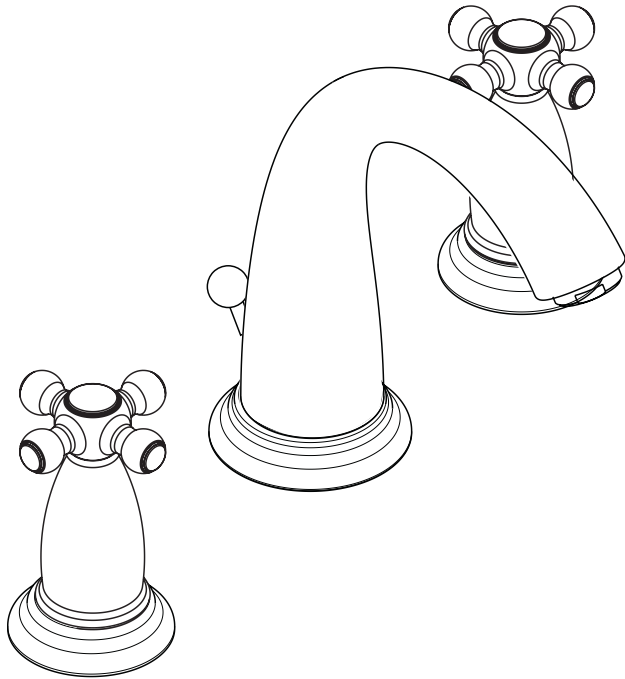

# Retroaktiv™ Swing Widespread Lav Set

## 06119XX0

Available in Chrome (00), Oil Rub Bronze (62), Brushed Nickel (82), Polished Nickel (83)

## Product Specification

Solid brass

Cross handles

Versatile mounting system – will accommodate a variety of installations\*

90° ceramic cartridges

Cascade no-clog aerator

2.2 gpm

Includes pop-up drain

Requires 1/2" supply lines (not included)

Hole size in mounting surface: valves 1 1/4", spout 1 3/8"

Max. thickness of mounting surface: 1 5/8"

\*Due to the size of the handle deco-rings, this unit cannot be used in a 4" application.