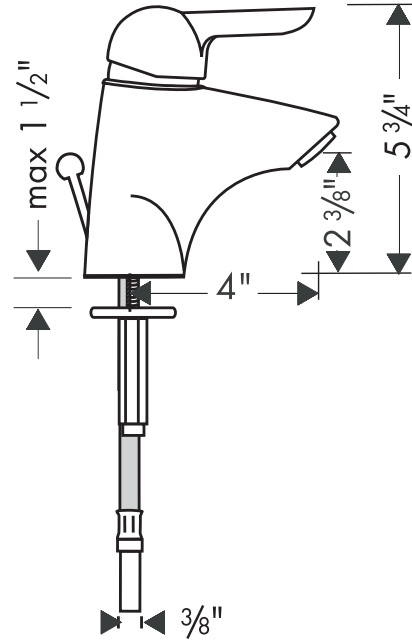

Stratos™ 4" Centerset Lavatory Faucet 06576XX0

Available in Chrome (00), Brushed Nickel (82)

Product Specification

Solid brass

4" spread

Ceramic cartridge

Cascade no-clog aerator

Flow rate 2.2 gpm

Includes pop-up drain

Max. mounting surface thickness: 1 1/2"

3/8" supply lines: requires 3/8" compression fittings (not included)

hansgrohe