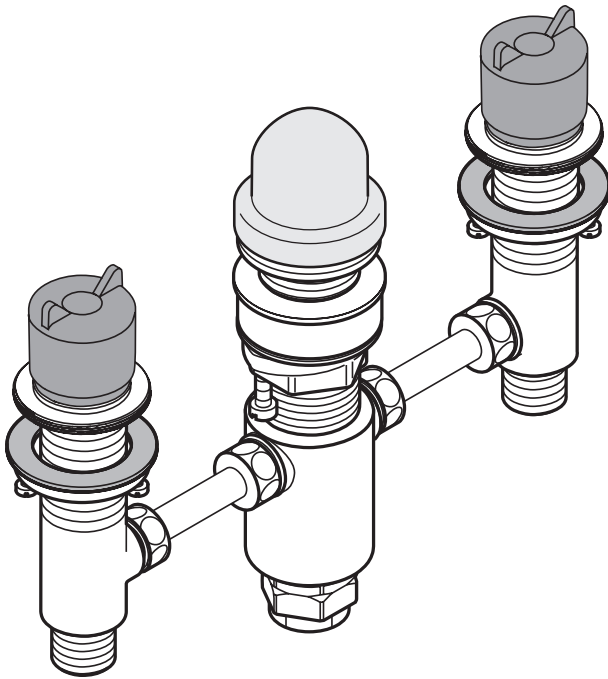

Rough, 3-Hole Roman Tub 06310000

Product Specification

Brass construction

90° ceramic cartridges

Connecting tubes are type "K" copper tubing. The plumber may provide his own copper tubing if a custom installation is desired.

Max. flow rate @ 44 psi approx. 10 gpm

Hole sizes

valves $1 \frac{1}{4}''$

spout $1 \frac{3}{8}''$

spout pin $\frac{3}{16}''$

Max. mounting surface thickness $1 \frac{9}{16}''$

Trim not included

Requires $\frac{1}{2}''$ supply lines (not included)