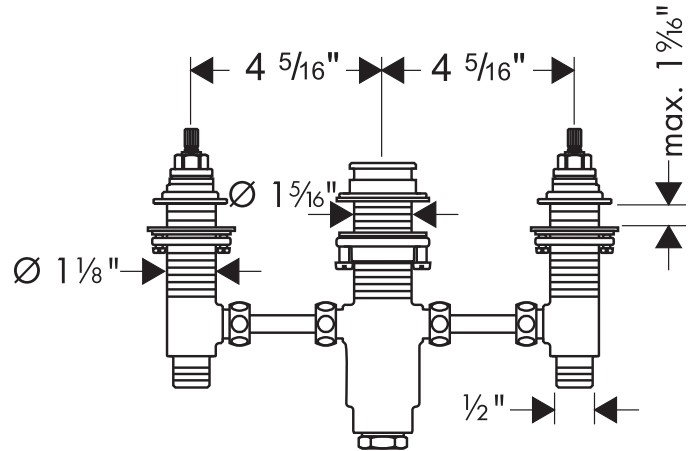

Rough, 3-Hole Roman Tub 06310000

Product Specification

Brass construction

90° ceramic cartridges

Connecting tubes are type "K" copper tubing. The plumber may provide his own copper tubing if a custom installation is desired.

Max. flow rate @ 44 psi approx. 10 gpm

Hole sizes

valves $1 \frac{1}{4}''$

spout $1 \frac{3}{8}''$

spout pin $\frac{3}{16}''$

Max. mounting surface thickness $1 \frac{9}{16}''$

Trim not included

Requires $\frac{1}{2}''$ supply lines (not included)