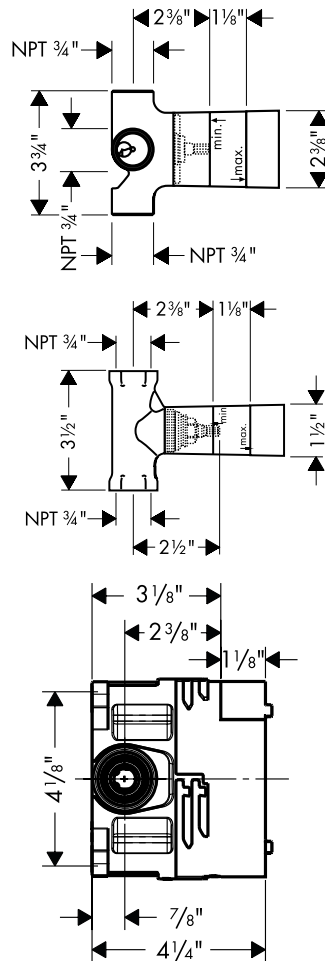

Product Features

- For use with Raindance Imperial AIR showerheads
- Set includes iBox Universal Plus rough 01850181, Quattro 3-way diverter rough 15930181, 3/4" volume control rough 15977181

Code Compliance

The individual valves meet or exceed the following:

- ASME A112.18.1
- CSA B125.1
- Listed by IAPMO

Required Accessories

Corresponding trim set for each valve – many styles available

The measurements shown are for reference only.

Products and specifications shown are subject to change without notice.

Specification sheet revised 5/2010