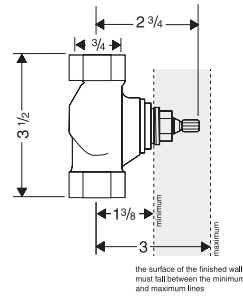

Raindance Rough Set 06428000

Product Specification

- Ecostat rough (3/4")
- Quattro diverter rough
- Volume control rough (3/4")
- Trim kits required (not included)