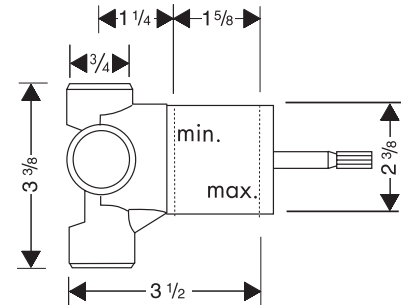

Raindance Rough Set 06428000

Product Specification

- Ecostat rough (3/4")
- Quattro diverter rough
- Volume control rough (3/4")
- Trim kits required (not included)