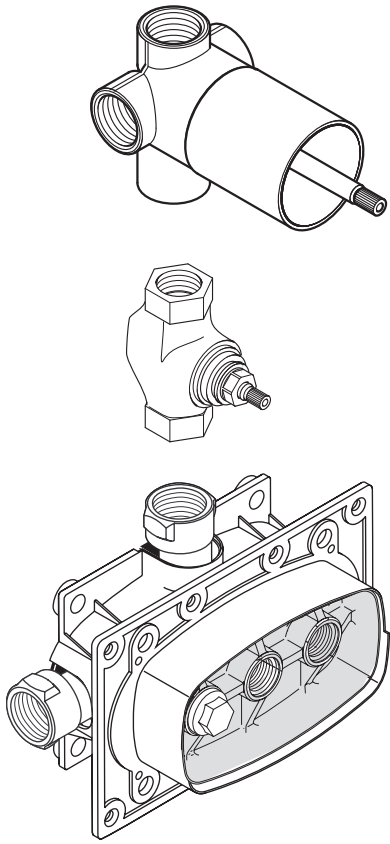

Raindance Rough Set 06428000

Product Specification

- Ecostat rough (3/4")
- Quattro diverter rough
- Volume control rough (3/4")
- Trim kits required (not included)