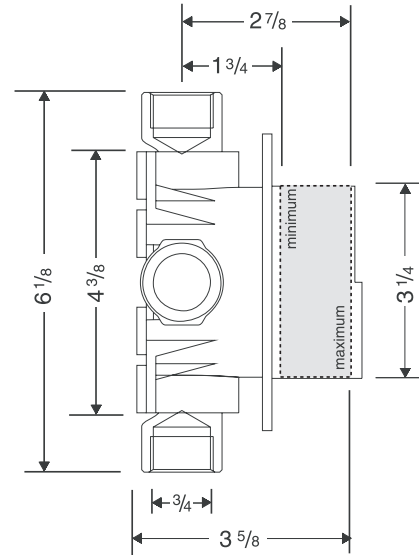

Raindance Rough Set 06428000

Product Specification

- Ecostat rough (3/4")
- Quattro diverter rough
- Volume control rough (3/4")
- Trim kits required (not included)